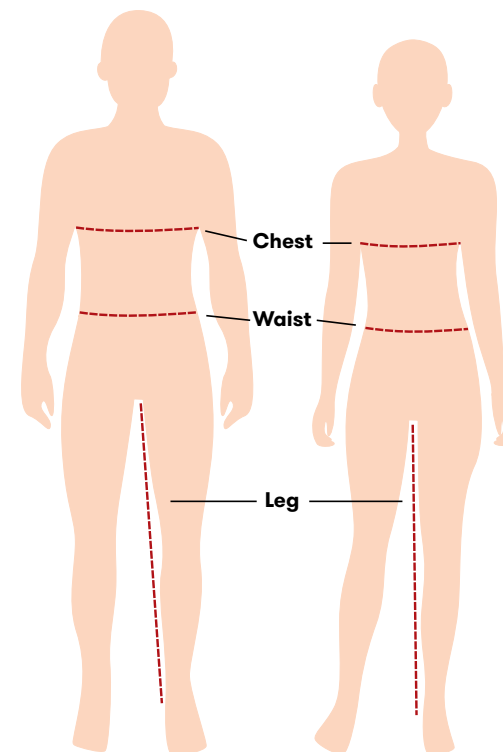

HOW TO MEASURE YOURSELF

Chest size

Measure by wrapping the tape measure around the widest part of your chest, under the armpits.

Waist size

Pass the tape measure around your natural waistline, below your ribs and above the top of the hips.

Inside leg length

Measure on the inside of the leg, starting at the crotch and finishing at the top of your ankle.

EUROPEAN STANDARDS

Our range of protective clothing and workwear complies with various European Standards. Each is indicated on our website for the garment in question.