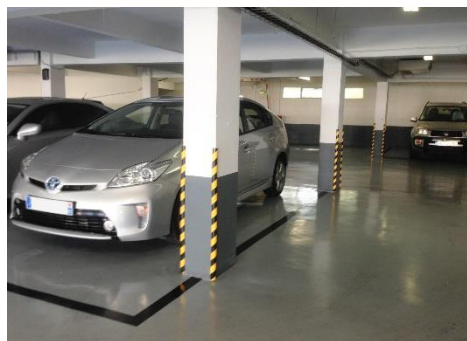

**Specifications:**

- Adhesive foam corner bumper
- RoHS compliant
- Absorbs impact
- Resists to grease and petroleum products and acids
- Easy to install
- Double tape for fixing

ESPAÑOL

Ficha tecnica

**RS Pro**