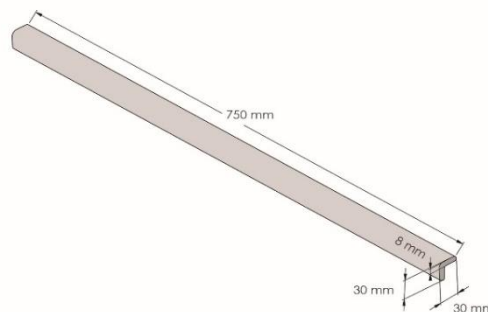

ENGLISH

Datasheet

RS Pro

RS Stock No: 724-9788

Customs : 3921190090

Réf VISO	RS Stock No	Length (mm)	Width (mm)	Thickness (mm)	Weight (kg)
PU3030NJ	724-9788	750	30	8	0.08

- **Made of :** Nitrile Butadiene Rubber (NBR)
- **Colors :** yellow and black

Specifications:

- Adhesive foam corner bumper
- RoHS compliant
- Absorbs impact
- Resists to grease and petroleum products and acids
- Easy to install
- Double tape for fixing