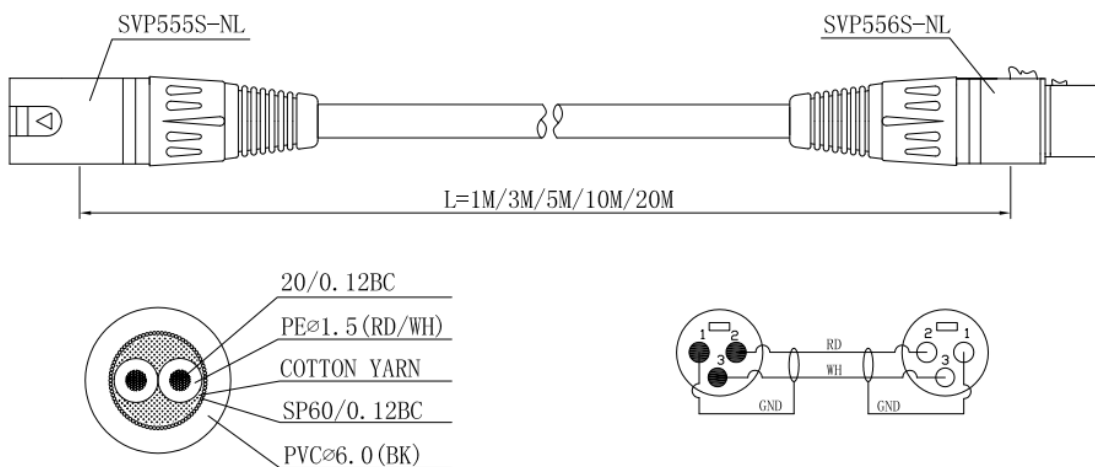

## Datasheet

# 1m Black Female XLR to Male XLR Audio Video Cable Assembly

RS Stock number [742-4488](#)

## Specifications

- Connector A: Female XLR
- Connector B: Male XLR
- Length: 1m
- Sheath Colour: Black