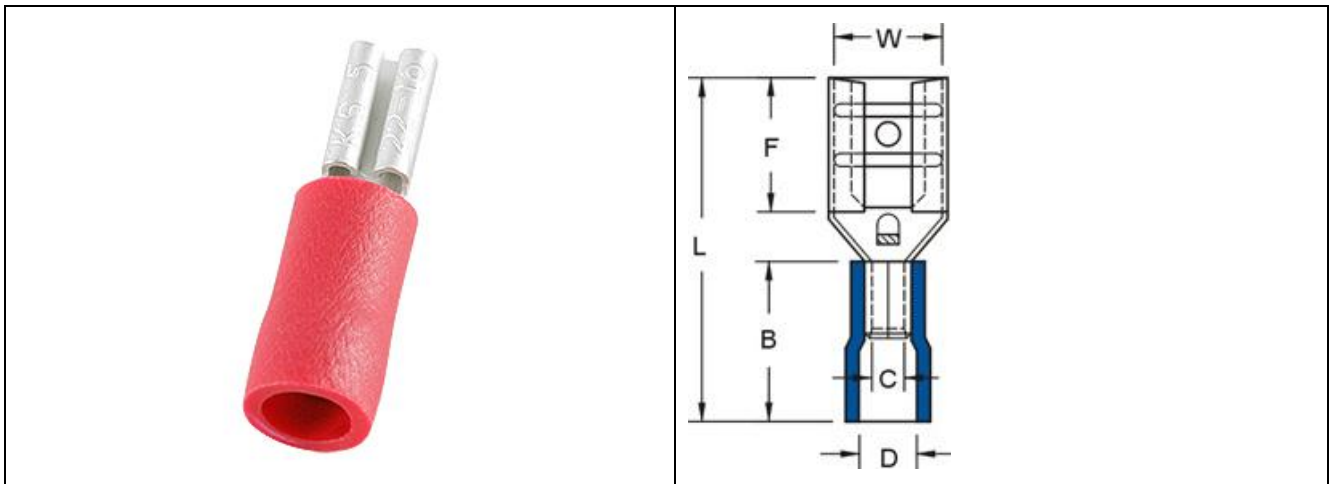

EN

Datasheet

RS PRO VINYL-INSULATED FEMALE DISCONNECTORS

Stock number: 178-8326

MAXIMUM ELECTRIC CURRENT:

A.W.G.	22	20	18	16
AMP.	3	4	7	10

MAXIMUM ELECTRICAL RATING: 75° C 300 VOLTS MAX.

INSULATION MATERIAL: VINYL

TERMINAL MATERIAL: BRASS

INSULATION COLOR: RED

TERMINAL BARREL I.D.: C=1.7MM

WIRE RANGE A.W.G. mm ²	ITEM NO.	NEMA TAB	DIMENSION inch(mm)					
			W	F	L	B	D	T
22-16 A.W.G. 0.5-1.5 mm ²	<input type="checkbox"/> 178-8326	.020X.110 (0.5X2.8)	0.126 3.2	0.256 6.5	0.732 18.6	0.394 10	0.157 4.000	0.012 0.3