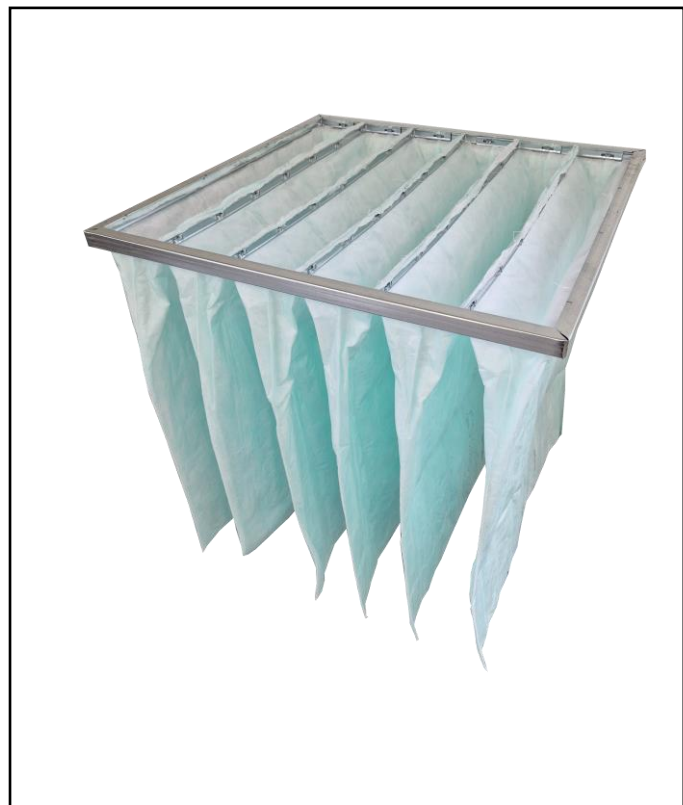

FEATURES

- 100% Polyester Filter Media
- Dual-Layer Media
- Conical Stitched Pockets for optimal airflow
- Rolled Safety Edge to Frame
- Hydrophobic Media
- Fire Retardant
- Low Price
- ePM10 Filter

RS PRO Ecoflow M6 Filter 24 X 20 X 21

RS Stock No.: 2551128

RS Professionally Approved Products bring to you professional quality parts across all product categories. Our product range has been tested by engineers and provides a comparable quality to the leading brands without paying a premium price.

Product Description

The Ecoflow, fire rated range of bag filters are used widely in government buildings, hospitals and other sensitive areas. This grade of filter is suitable for air condition to offices, theatres, computer rooms and spray booths.

General Specifications

Filter Size Actual HxWxD (mm)	592 x 490 x 535 mm
Header Depth	20 mm
Number of Pockets	4
Grade EN779:2012	M6
Filter Class ISO 16890	ePM10 > 70%
Rated Capacity	1285 m ³ /hr
Energy Rating	E
Initial Pressure Drop	55 Pa
Final Pressure Drop*	155 Pa
*Final Recommended Pressure Drop to EN13053:2019	
Maximum Operating Temperature 80C	