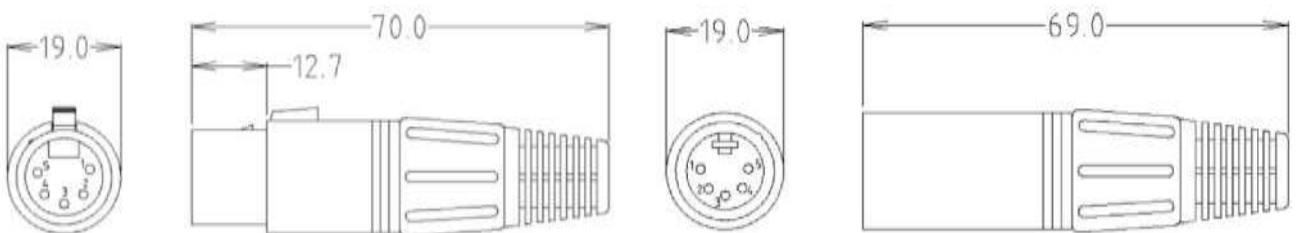

APF

TYPICAL DIMENSIONS

APM

rspro.com