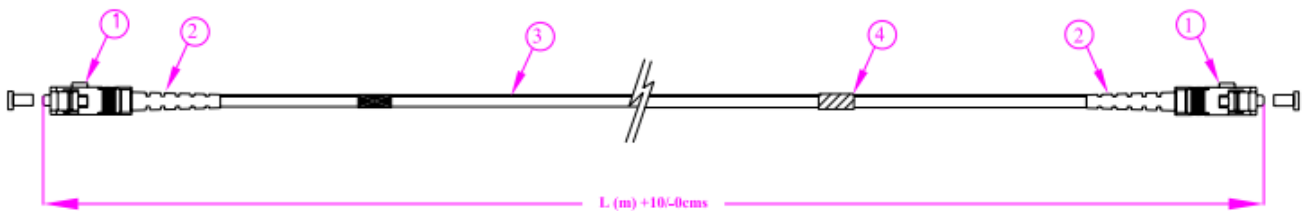

# Datasheet Fibre Optic Cable Assembly

RS Stock number 536-8165

## Dimensions: (mm)

| No. | Description          | Ea |
|-----|----------------------|----|
| 1   | SC Connector         | 2  |
| 2   | SC Boots             | 2  |
| 3   | Identification Label | 1  |
| 4   | 2.8mm Simplex Cable  | 1  |

## Specification

Connector: SC Clips shall be mounted to the connector to make it duplex

Optical Performance: (IEC 61300-3-4)

Multimode: (@ 130mm)

Max.IL-0.30dB Typical: 0.20dB

Single mode: (@1310mm and or 1550mm)