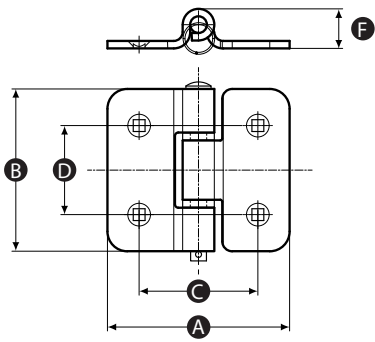

### Material

Stainless steel 304

### Finish

Electrolytic polish

Part No.	A	B	C	D	E	F
3487270	92	82	60	45	-	20