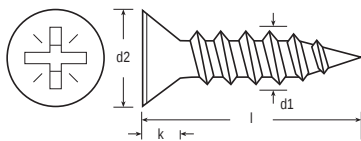

ENGLISH

Datasheet

Recessed Csk, Single Thread Chipboard Screw, A2 Stainless Steel

RS Stock No **1443512**

Size **5.0 x 80mm**

d1		3.5	4	5	6
d2	max.	7	8	10	12
k	max.	2.1	2.5	3	3.6
Recess	no.	2	2	2	3

Please view our full range listing below

RS Stock No	Size (mm)	RS Stock No	Size (mm)
1443507	3.5 x 20	7976232	5.0 x 50
1443508	3.5 x 25	7976241	5.0 x 60
1443509	3.5 x 30	7976244	5.0 x 70
7976229	4.0 x 25	1443512	5.0 x 80
7976222	4.0 x 30	1443513	5.0 x 100
7976226	4.0 x 40	1443514	6.0 x 60
7976235	4.0 x 50	7976248	6.0 x 70
1443510	4.0 x 60	1443515	6.0 x 80
1443511	5.0 x 30	1443516	6.0 x 100
7976238	5.0 x 40		