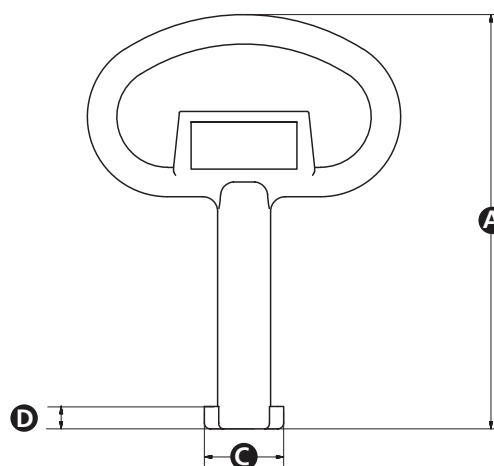

Datasheet

RS PRO Die cast zinc double bit key

Stock number: 1929656

EN

- Die cast zinc double bit key
- For use with quarter-turn cam locks

Part no.	A	B	C	D	E	F	G
1929656	70	53	13.5	4	5.3	5	2.5