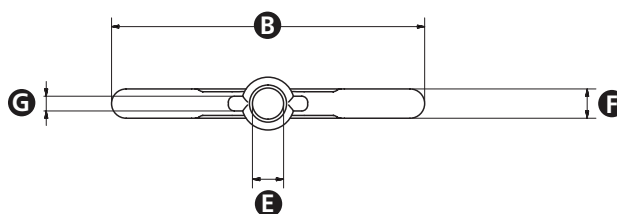

Datasheet

RS PRO Die cast zinc double bit key

Stock number: 1929656

EN

- Die cast zinc double bit key
- For use with quarter-turn cam locks

Part no.	A	B	C	D	E	F	G
1929656	70	53	13.5	4	5.3	5	2.5