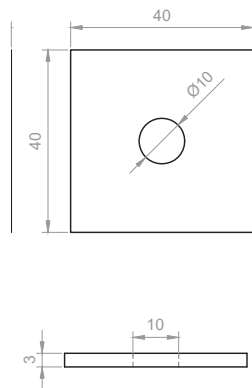

# Square Plate Washers Bright Zinc Plated

RS Stock No **1766963**

Size **M8 x 40 x 3**

For use with channel/strut and in general construction applications.

## Please view our full range listing below

RS Stock No	Size (mm)
1766951	M6 x 40 x 3
1766963	M8 x 40 x 3
1766946	M10 x 40 x 3
1766958	M12 x 40 x 3
1766960	M6 x 40 x 5
1766961	M8 x 40 x 5
1766954	M10 x 40 x 5
1766943	M12 x 40 x 5