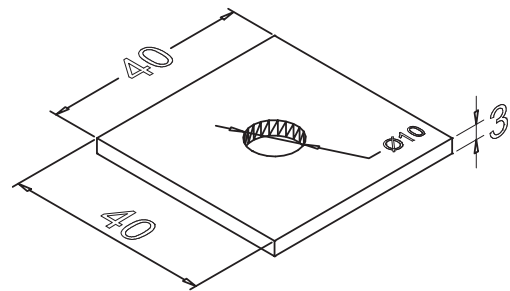

# Square Plate Washers Bright Zinc Plated

RS Stock No **1766963**

Size **M8 x 40 x 3**

For use with channel/strut and in general construction applications.

## Please view our full range listing below

RS Stock No	Size (mm)
1766951	M6 x 40 x 3
1766963	M8 x 40 x 3
1766946	M10 x 40 x 3
1766958	M12 x 40 x 3
1766960	M6 x 40 x 5
1766961	M8 x 40 x 5
1766954	M10 x 40 x 5
1766943	M12 x 40 x 5