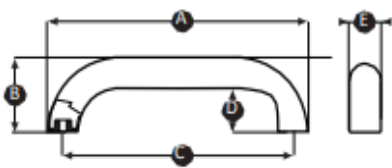

Mechanical Specifications

Length	325mm
Height	75mm
Width	25mm
Fixing Centres	300mm
Thread Type	Machined threads / M6

Approvals

Compliance/Certifications	2011/65/EU and 2015/863
----------------------------------	-------------------------

Part No.	A	B	C	D	E	Thread size
456567	220	60	195	34	25	M6
456541	325	75	300	46	25	M6