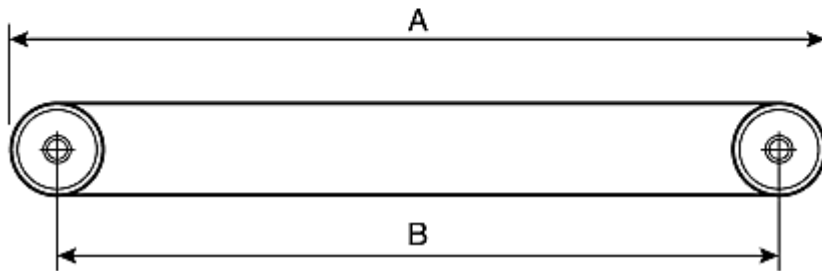

Mechanical Specifications

Length	325mm
Height	75mm
Width	25mm
Fixing Centres	300mm
Thread Type	Machined threads / M6

Approvals

Compliance/Certifications	2011/65/EU and 2015/863
----------------------------------	-------------------------

Part No.	A	B	C	D	E	Thread size
456567	220	60	195	34	25	M6
456541	325	75	300	46	25	M6