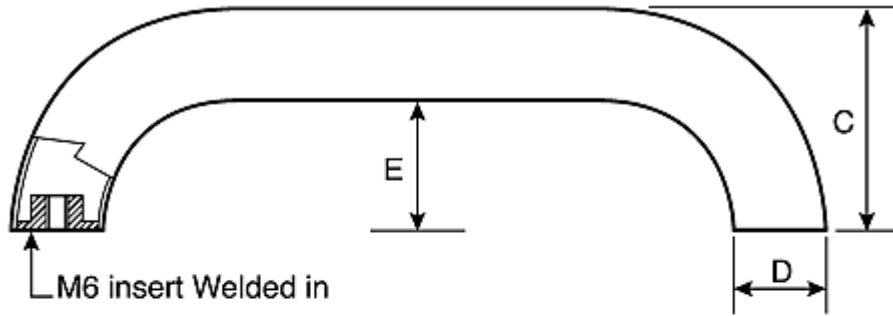

Mechanical Specifications

Length	325mm
Height	75mm
Width	25mm
Fixing Centres	300mm
Thread Type	Machined threads / M6

Approvals

Compliance/Certifications	2011/65/EU and 2015/863
----------------------------------	-------------------------

Part No.	A	B	C	D	E	Thread size
456567	220	60	195	34	25	M6
456541	325	75	300	46	25	M6