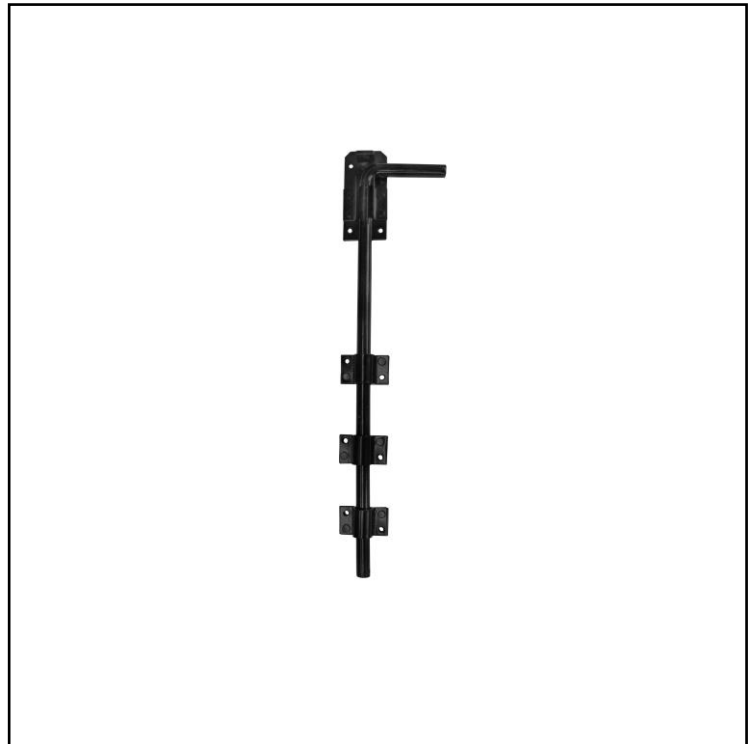

FEATURES

- Length 609mm
- Made of steel with black finish
- Supplied with plate and ferrule receiver for setting into concrete
- Heavy Duty

RS PRO Garage Door Bolt

RS Stock No: 2549964

RS Professionally Approved Products bring to you professional quality parts across all product categories. Our product range has been tested by engineers and provides a comparable quality to the leading brands without paying a premium price.

Product Description

Secure your premises with this heavy-duty garage door bolt from RS PRO.

The sturdy garage door bolt is made from steel for outstanding resistance to mechanical damage and a long service life.