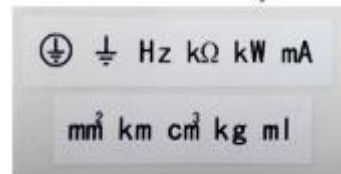

DRK Tube/Label Printer

SD CARD & PC-Link Tube/Label Print

DRK 2800™

Save files from your computer to SD card and print using our Printer's card reader

Print up to $\varnothing 10\text{mm}$ tubing size
by manually guiding

Suitable for Windows 7 and Windows 8 operating system!

BEST CHOICE
for your marking job

Print Most Electrical Symbols

New Model

Different Size And Color Label

FREE hard suitcase
to protect the tube
printer effectively!

New Model Enhancement

High-speed marking

DRK 2800 provides you with marking speed at 40pcs per minute. (20mm per piece)

Maximum printing size

DRK 2800	
TUBE	Ø2 mm - Ø6 mm
TAPE	6, 9, 12mm width

Maximum 12,00,000 characters built-in large memory storage

DRK 2800	
Rows per file	200
Maximum files	100

Marking Materials

Ø2 mm to Ø6 mm Heat-shrinkable tube and PVC tubes are applicable. DRK 2800 tapes of 6mm, 9mm and 12mm width are available.

SPECIFICATIONS

ITEMS	CONTENTS
Name	DRK 2800 TUBE/LABEL PRINTER
Dimensions	280 (W) X 320 (L) X 100 (H)mm
Weight	3.2kg
Printing method	Thermal transfer method (300dpi)
Display	7-rows characters, 10-rows contents
Printing speed	40 piece /min (half cut, 20mm/piece)
Max. Printing size	Tube : Ø6.0mm, Tape : 12mm width
Max. characters to input	12,000,000 characters at most
Character size	Tube : 1-5, Label : 1-7
Repeat	1 to 200 times
Usable tube	Ø2 mm - Ø6 mm (PVC & Heat Shrink Tube)
Usable tape	Width 6, 9, 12mm (DRK 2800 Label Tape)
Tube cutting method	Auto half-cut, End full cut
External memory	SD Card
Power supply	DC 12V 3A (both connection wire & adapter had passed through 3C certification)
Operating environment	15 to 35°C