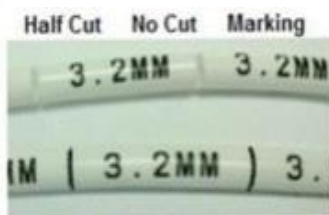

Print Most Electrical Symbols