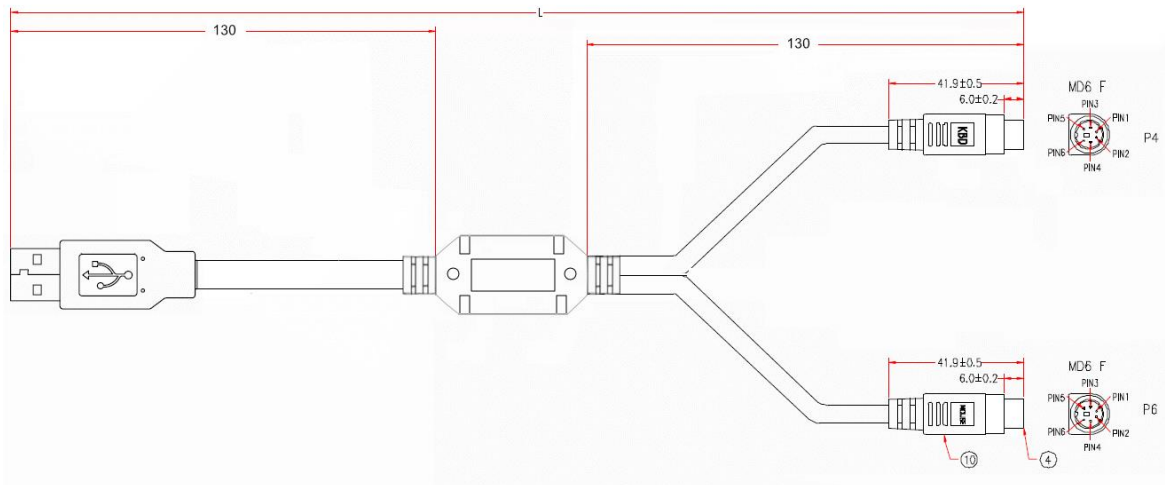

## RS PRO 30cm USB – 2 PS2 Female Adapter – 5 Pack

Stock number: 2513274

EN

The RSPRO USB A male to PS2 female adapter has a beige PVC cable jacket, the PS2 mouse connectors have green hoods and the PS2 keyboard connectors have purple hoods.

This cable is used to connect a PS2 keyboard and mouse to a PC via a USB port. PS2 ports are becoming increasingly rarer on PCs and this adapter is a good option to utilise legacy keyboards and mice.

5	BLACK HEAT SHRINK TUBE $\varnothing 1.0 \times 12 \text{mm}$
	MOLDED PE COLOR TRANSPARENT
	MOLDED PVC GREEN <MOUSE>(3395C)
4	BLACK HEAT SHRINK TUBE $\varnothing 1.0 \times 12 \text{mm}$
	MOLDED PE COLOR TRANSPARENT
	MOLDED PVC PURPLE <KBD>(M2B7030)
3	MOLDED PVC BEIGE
2	MINI DIN 6 FEMALE, GOLD FLASH ON CONTACTS, BLACK INSULATOR,
1	MINI DIN 6 FEMALE, GOLD FLASH ON CONTACTS, BLACK INSULATOR SHORT TYPE