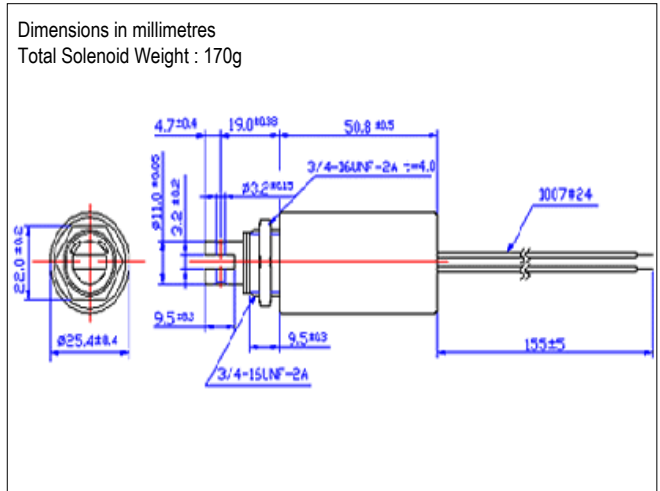

# RS Article: 177 - 0147 Tubular Solenoid 12V

Specifications:

Features:

- Pull type
- Flying leads
- Corrosion resistant plated parts