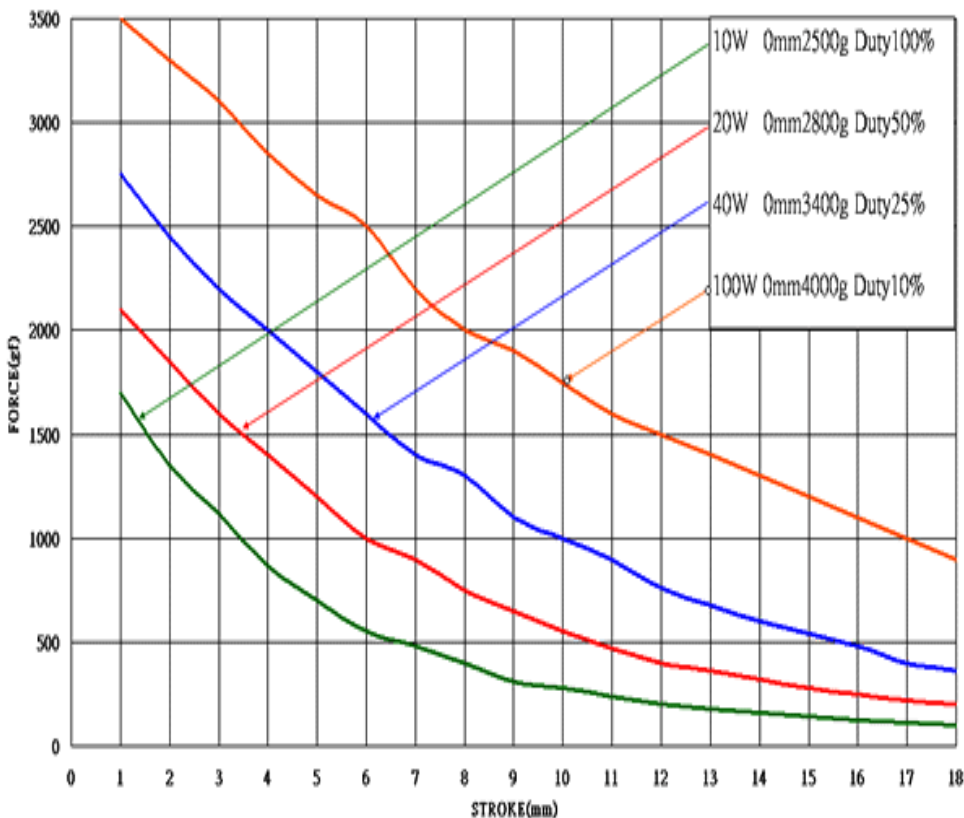

# RS Article: 177 - 0147 Tubular Solenoid 12V

Specifications:

Features:

- Pull type
- Flying leads
- Corrosion resistant plated parts