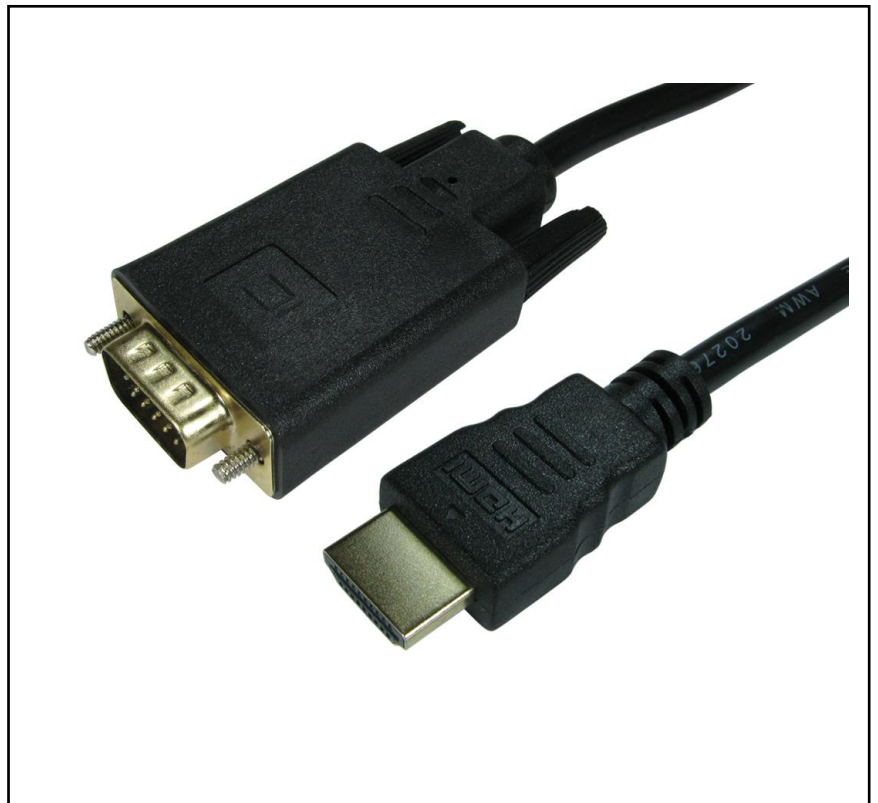

Features

- HDMI-VGA
- Male - Female
- Black
- HDMI Source
- VGA Display
- 5 Pack

RS PRO 1.8mtr HDMI M (source)- VGA (display) M Cable – Black – 5 Pack

RS Stock No.: 2668450

RS Professionally Approved Products bring to you, professional quality parts across all product categories. Our product range has been tested by engineers and provides a comparable quality to the leading brands without paying a premium price.

Product Description

The RSPRO 2 metre HDMI to VGA cable is an active convertor which uses a chipset to convert the digital HDMI signal on your Laptop/Desktop etc to an analogue SVGA signal on your display.

The SVGA shell is made of black ABS and the cable and HDMI hood is made from black PVC. The HDMI connector has gold plated connections, while the SVGA connector has nickel connections.

General Specifications

Approvals

Declarations	CE UKCA REACH ROHS
Standards Met	CE UKCA REACH ROHS

Similar Products

Parameters	192-4516
Brand	RS RPO
Pack Size	1
Cable Type	HDMI
Connector A	HDMI
Connector A Gender	Male
Connector A Type	HDMI
Connector B	VGA
Connector B Gender	Male
Connector B Type	VGA
Outer Sheath Material	PVC
Sheath Colour	Black
Length	2mtr