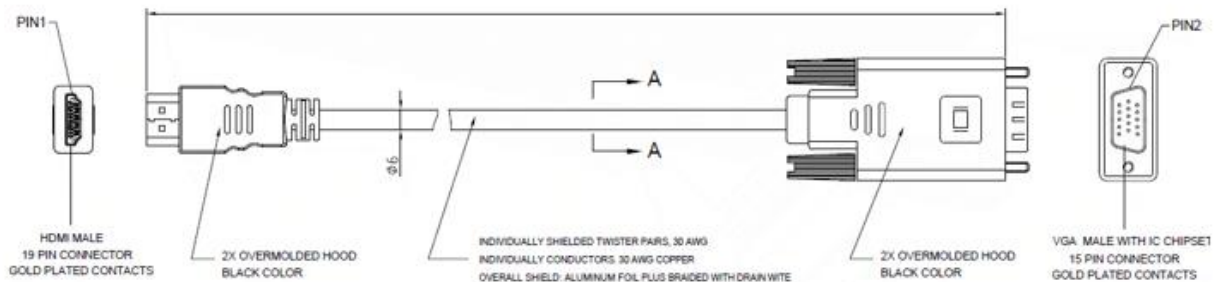

Product Description

The RSPRO 2 metre HDMI to VGA cable is an active convertor which uses a chipset to convert the digital HDMI signal on your Laptop/Desktop etc to an analogue SVGA signal on your display.

The SVGA shell is made of black ABS and the cable and HDMI hood is made from black PVC. The HDMI connector has gold plated connections, while the SVGA connector has nickel connections.

General Specifications

Cable Type	HDMI to VGA
Connector A	Male HDMI
Connector A Gender	Male
Connector A Type	HDMI
Connector B	Male VGA
Connector B Gender	Male
Connector B Type	VGA
Outer Sheath Material	PVC
Sheath Colour	Black
Hood	Moulding type

Approvals

Declarations	CE UKCA REACH ROHS
Standards Met	CE UKCA REACH ROHS

Similar Products

Parameters	192-4516
Brand	RS RPO
Pack Size	1
Cable Type	HDMI
Connector A	HDMI
Connector A Gender	Male
Connector A Type	HDMI
Connector B	VGA
Connector B Gender	Male
Connector B Type	VGA
Outer Sheath Material	PVC
Sheath Colour	Black
Length	2mtr