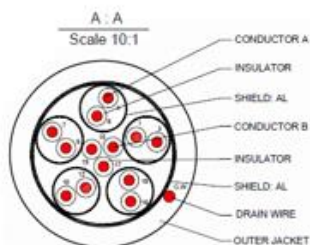

Product Description

The RSPRO 2 metre HDMI to VGA cable is an active convertor which uses a chipset to convert the digital HDMI signal on your Laptop/Desktop etc to an analogue SVGA signal on your display.

The SVGA shell is made of black ABS and the cable and HDMI hood is made from black PVC. The HDMI connector has gold plated connections, while the SVGA connector has nickel connections.

General Specifications

Cable Type	HDMI to VGA
Connector A	Male HDMI
Connector A Gender	Male
Connector A Type	HDMI
Connector B	Male VGA
Connector B Gender	Male
Connector B Type	VGA
Outer Sheath Material	PVC
Sheath Colour	Black
Hood	Moulding type

Approvals

Declarations	CE UKCA REACH ROHS
Standards Met	CE UKCA REACH ROHS

Similar Products

Parameters	192-4516
Brand	RS RPO
Pack Size	1
Cable Type	HDMI
Connector A	HDMI
Connector A Gender	Male
Connector A Type	HDMI
Connector B	VGA
Connector B Gender	Male
Connector B Type	VGA
Outer Sheath Material	PVC
Sheath Colour	Black
Length	2mtr