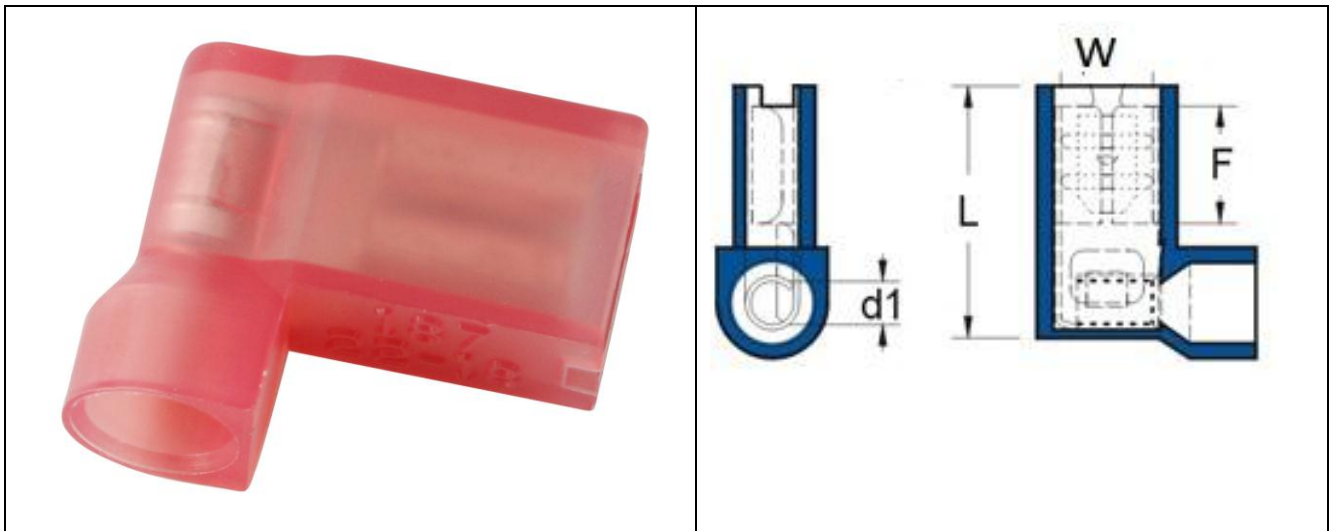

EN

Datasheet

RS PRO NYLON-FULLY INSULATED FLAG FEMALE DISCONNECTORS (A TYPE)

Stock number: 178-8338

MAXIMUM ELECTRIC CURRENT:

A.W.G.	22	20	18
AMP.	3	4	7

MAXIMUM ELECTRICAL RATING: 105° C 300 VOLTS MAX.

INSULATION MATERIAL: NYLON

TERMINAL MATERIAL: BRASS

INSULATION COLOR: RED

I.D.: D1=1.6MM

WIRE RANGE A.W.G. mm ²	ITEM NO.	NEMA TAB	DIMENSION inch(mm)				
			W	F	L	d1	T
22-18 A.W.G. 0.5-0.75 mm ²	<input type="checkbox"/> 178-8338	.020X.187 (0.5X4.75)	0.197 5	0.276 7	0.591 15	0.063 1.6	0.016 0.4