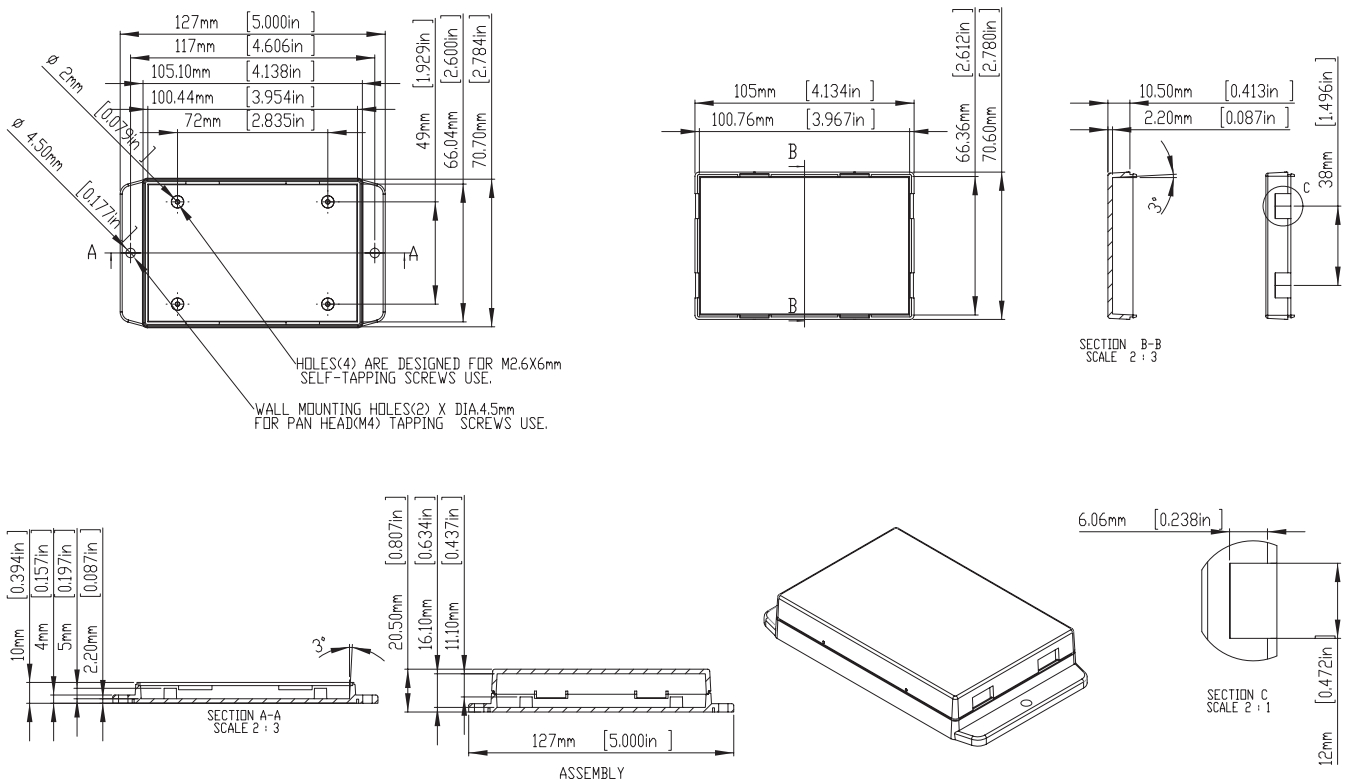

Utility Box

multicomp **PRO**

Diagram

Part Number Table

Item	Material	Colour	Pantone Colour Code	Close to RAL Code	Part Number
1	ABS	White	Pantone 420C	RAL 9002	MC000926
2	ABS	Red	Pantone 186C	RAL 3027	MC000938