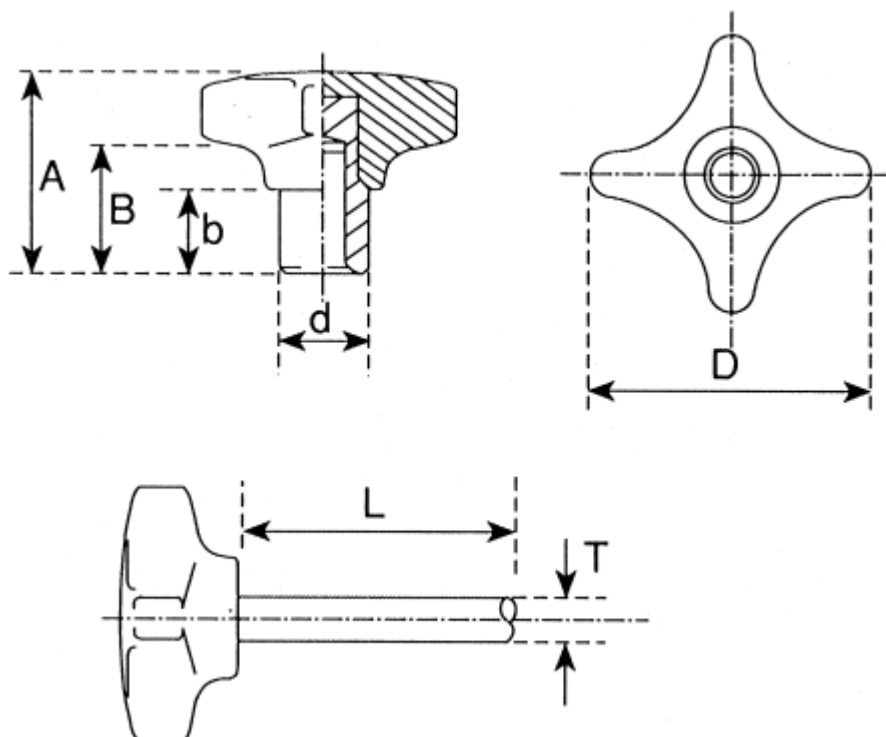

ENGLISH

Datasheet

Stock No: 686-610

RS Pro Black Phenolic Knob, M6 x 25

Standards
BS771

Product Details

Phenolic Cross Knobs

Wood filled phenolic knobs to BS771 with zinc plated steel threads and light alloy inserts and -30°C to + 140°C working range.

Specifications:

Thread	M6 x 25
Thread Diameter	M6
Thread Length	25mm
Knob Shape	4-Arm
Mounting Type	Threaded Stud
Knob Diameter	38mm
Body Material	Phenolic
Insert Material	Alloy
Colour	Black

Dimensions:

Dimensions (mm)					
Stock no	D	A	B	b	d
686-604	38	20	8	-	18
686-610	38	20	8	-	18
686-626	38	20	8	-	18
686-632	50	27	12	-	22
686-648	50	27	12	-	22
686-654	50	27	12	-	22