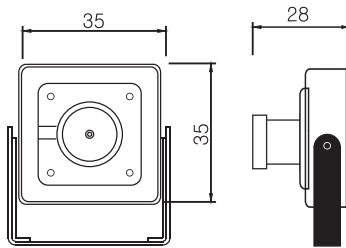

Datasheet

ENGLISH

146-4649

RS PRO NETWORK MINIATURE CAMERA(1080P)

Feature

- Sony Exmor 2MP Image Sensor
- Triple Codec (H.264/MPEG4/MJPEG)
- Triple Stream
- Support Onvif latest version
- Support POE Cable
- True Day & Night
- Mega 3.6mm Fixed Lens

CAMERA SECTION

IMAGE	Image Sensor	Sony Exmor 2.07MP Image Sensor
	Scan System	Progressive Scan
	Total Pixels	2000(H)×1121(V) 2.24MegaPixles
	Effective Pixels	1984(H)×1105(V) 2.19MegaPixles
Function	Day & Night	Auto/Day(Color)/Night(BW)
	Privacy	Area On/Off (6 Programmable Zone)
	WDR	DWDR (1~5Step)
	3D DNR	ON / OFF
	Motion Detector	432 Zone (On/Off, 1~5Step)
	Elec. Shutter	Auto(1/30~1/10000), Suppress Rolling, Manual
	White Balance	Auto/Indoor/Outdoor/Fluorescent
	Ext. Video	VBS1.0Vp-p
Lens	Focal Length	3.6mm FIXED LENS
IR LEDs	IR LEDs	N/A
Electrical	Power Supply	DC12[V] ±10% / POE Current Max 750mA
Environmental	Operating Temp.	-10°C ~ +40°C
	Preservation Temp.	-20°C ~ +50°C
	Humidity	0% ~ 80%
Mechanical	Weight	Approx. 70g

NETWORK SECTION

System	OS	Embedded Linux
Network	Interface	RJ45 100/100 Base-T PoE
	Protocol	TCP/IP,UDP/IP,RTP,RTSP,RTCP,NTP, HTTP,DHCP,FTP,SMTP,DNS,DDNS
	Onvif	Ver2.4
	DDNS	iplinker.net
Video	Simultaneous Access	Max. 10 user
	Compress Format	H.264/MPEG4/MJPEG
	Resolution	1920×1080/1280×720/640×360/ 320×180
	Frame rate	5fps ~ 30fps @ all resolution
	Video Quality	H.264,MPEG4 : Bit rate Control MJPEG : Quality Level Control
	Streaming	Triple Stream (Stream1,2,3) RTP/RTSP, UnicastRTP, Multicast RTP
Audio	Compress Format	G.711 u-law
	Streaming	Two way
Event	Sensor In	1 (Digital Input)
	Alarm Out	1 (Digital Output, Open Collector)
	Manager	IE, Firefox, Safari, Opera
Web Browser	Viewer	IE over 10ver (Active-X)