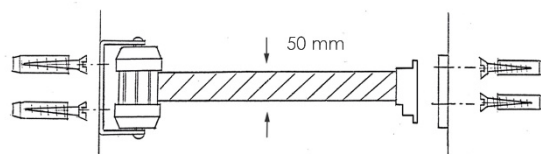

Specifications :

- Premium wall mount belt barrier
- To close easily an area access
- 2.1 meters belt with an integrated brake
- Wall receiver included, with a safety mechanism to release the belt in case of emergency
- The body can be oriented to fit any direction
- Fixations included
- Magnetized wall receiver (ref: WR6SB) as option

COULEUR SANGLE STRAP COLOR / COLOR CINTA		
BU	VE	RE
JA	GR	BK
RB	NJ	ENT
DAN	BYB	BBR