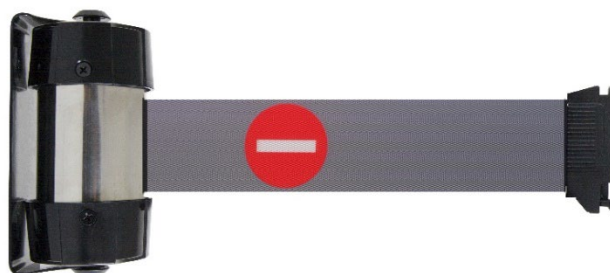

ESPAÑOL

Ficha tecnica

RS Pro

Aduanas : 7326909890

RS Stock No : 1745986