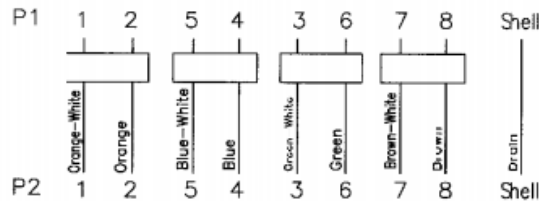

ENGLISH

Datasheet

2m U/FTP Cat5e Ethernet Cable Assembly Grey

RS Stock number 400-9742

Dimensions: (mm)

PIN ASSIGNMENT :

Specification

Colour: Grey