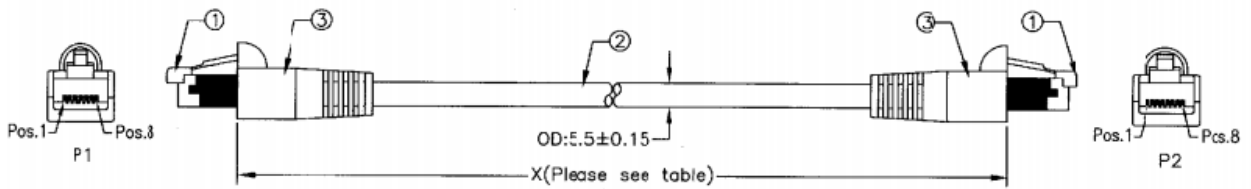

ENGLISH

Datasheet

2m U/FTP Cat5e Ethernet Cable Assembly Grey

RS Stock number 400-9742

Dimensions: (mm)

PIN ASSIGNMENT :

Specification

Colour: Grey

RJ45 8P8C W/ Shield Contact: Goldµ"

CAT.5e STP 24AWG*4TW / PR+AI/ Foil+Drain