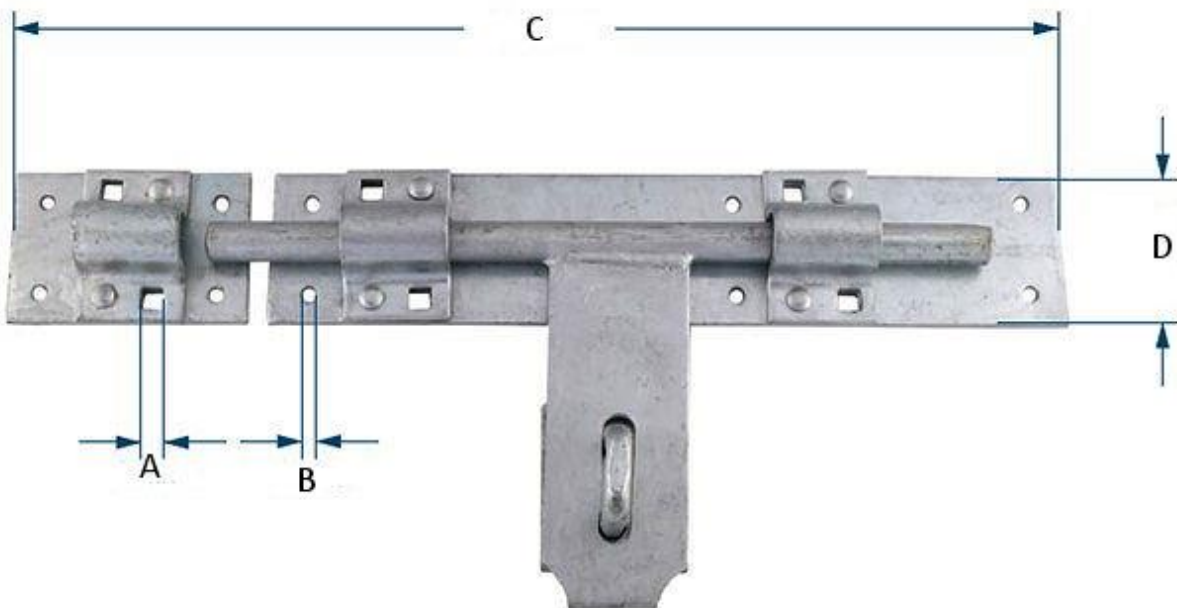

## FEATURES

- Heavy cross bolt made of steel
- Ideal for gates, garage doors, and industrial doors
- Padlock compatible, offering even more security
- Galvanised finish, offering protection from corrosion

# RS PRO HEAVY CROSS BOLT

RS Stock No.: 8946733,8946737

RS Professionally Approved Products bring to you professional quality parts across all product categories. Our product range has been tested by engineers and provides a comparable quality to the leading brands without paying a premium price.

### Product Description

Heavy cross bolts have a sliding action and are ideal for gates, garage doors, and industrial doors. A padlock can be applied, offering even more security. Available in a galvanised finish, offering protection from corrosion.

### General Specifications

Please view our full range listing below:

RS Stock No	Finish	A (mm)	B (mm)	C (mm)	D (mm)
894 6733	Galvanised	8	5	316	64
894 6737	Galvanised	8	5	456	64