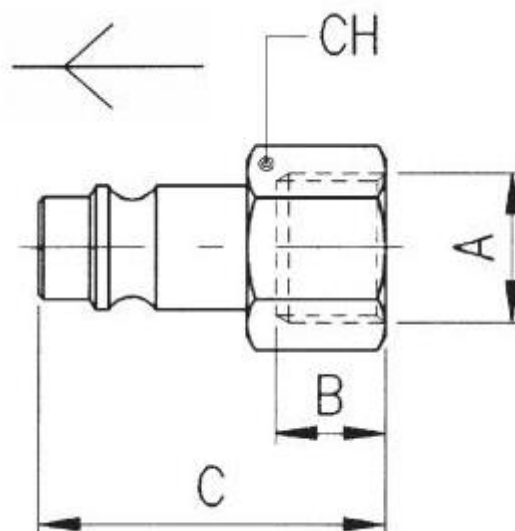

FEATURES

- Single handed operation
- Light and compact
- Safety version
- Silicon free

RS PRO FEMALE PLUG - EUROPEAN PROFILE – 7.8 mm

RS Stock No.: 2312517

RS PROfessionally Approved Products bring to you professional quality parts across all product categories. Our product range has been tested by engineers and provides a comparable quality to the leading brands without paying a premium price.

Product Description

The RS PRO female plug - European profile – 7.8 mm works in 0 to 16 bar pressure range. It mainly used in compressed air & tools, pneumatic & fluid technology, food & beverages. It is available in nickel-plated brass. Used for compressed air and for moulding injection cooling system. RoHS and REACH compliant. Operating temperature range is from - 20 °C to + 80 °C.

General Specifications

Material	Nickel Plated Brass
Applications	Lubrication System, Cooling System, Pneumatic Machinery Equipment

Mechanical Specifications

Connection Type	Connection Type
Tube Connection Size	11.5
Coupling Gender	Female
Threaded Connection	1/4 in Female
Thread Size	1/4in
Wrench Size	17Hex
Length	33mm

Similar Products

Parameters	2312516
Brand	RS PRO
Wrench Size	17
Length	11
Tube Connection Size	33mm
Thread Size	1/4in

A	B	C	CH	Pack.
3/8	11.5	33.5	19	10