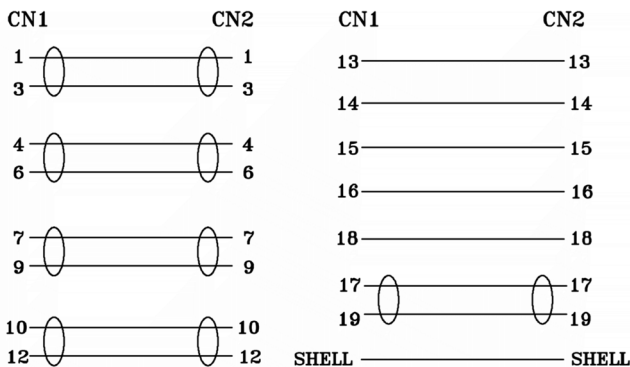

### RS PRO 10mtr HDMI M-M High Speed with Ethernet Cable - White

Stock number: 182-8510

EN

The RSPRO 10 metre male to male HDMI cable which has a white PVC jack and an outer diameter of 7mm. The connectors have a gold flash covering to prevent corrosion.

The connector hoods are also made of white PVC with a small foot print of 19.44mm wide and 11mm high, and have a strain relief to prevent the jacket splitting around the boot.

HDMI is possibly the most common display connection on the market which can be found on devices ranging from PC's, Bluray players, games consoles and more.

1. CABLE: 28AWG[(0.32MM BC\*1P+FAM)\*5PCS +0.32MM BC\*5C+AL+0.254MM BC+PVC7.0MM]  
OUTER JACKET BLACK IN COLOR OD:7.0MM±0.2mm
2. HOOD: MOLDING TYPE,BLACK IN COLOR
3. CABLE ELECTRICAL TEST:  
100% OPEN SHORT & MISS WIRE TEST.
4. PACKING: 1PC/POLYBAG