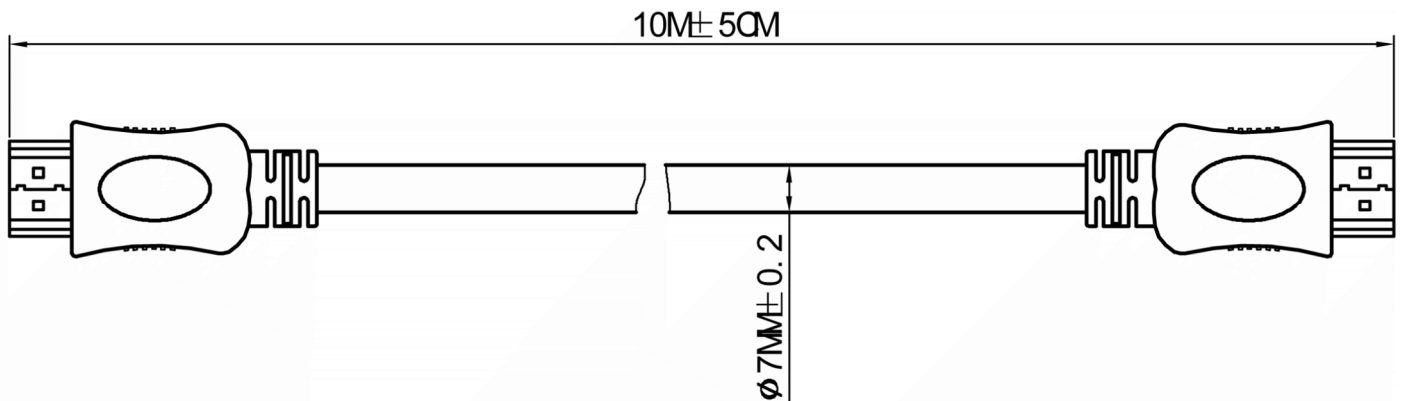

### RS PRO 10mtr HDMI M-M High Speed with Ethernet Cable - White

Stock number: 182-8510

EN

The RSPRO 10 metre male to male HDMI cable which has a white PVC jack and an outer diameter of 7mm. The connectors have a gold flash covering to prevent corrosion.

The connector hoods are also made of white PVC with a small foot print of 19.44mm wide and 11mm high, and have a strain relief to prevent the jacket splitting around the boot.

HDMI is possibly the most common display connection on the market which can be found on devices ranging from PC's, Bluray players, games consoles and more.

1. CABLE: 28AWG[(0.32MM BC\*1P+FAM)\*5PCS +0.32MM BC\*5C+AL+0.254MM BC+PVC7.0MM]  
OUTER JACKET BLACK IN COLOR OD:7.0MM±0.2mm
2. HOOD: MOLDING TYPE,BLACK IN COLOR
3. CABLE ELECTRICAL TEST:  
100% OPEN SHORT & MISS WIRE TEST.
4. PACKING: 1PC/POLYBAG