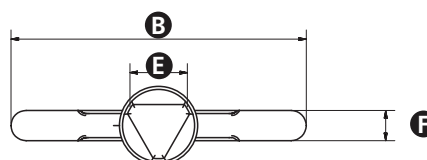

Datasheet

RS PRO Die cast zinc triangular key

Stock number: 1929657

EN

- Die cast zinc triangular key
- For use with quarter-turn cam locks

Part no.	A	B	C	D	E	F
1929657	75	49	13	10	9.5	5