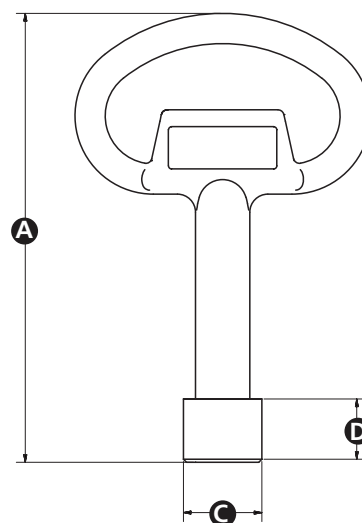

Datasheet

RS PRO Die cast zinc triangular key

Stock number: 1929657

EN

- Die cast zinc triangular key
- For use with quarter-turn cam locks

Part no.	A	B	C	D	E	F
1929657	75	49	13	10	9.5	5