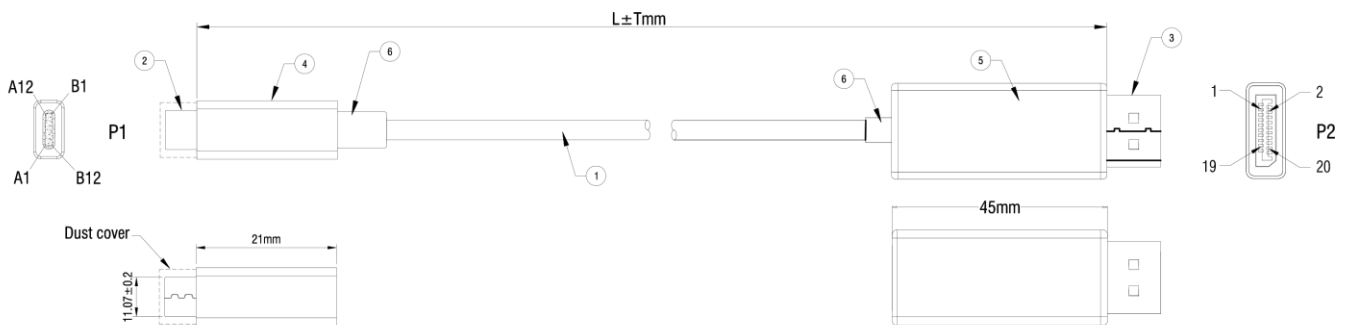

## RS PRO 5mtr USB Type C M – Type DisplayPort M Black

Stock number: 192-4682

EN

The RS PRO 5 metre USB version 3.1 type C male to DisplayPort male cable has a black TPE jacket. The cable flex has copper wire conductors and drain wire, with an aluminium braid, foil shielding and has an outer diameter of 4.8mm. This cable is capable of 4k@60Hz (HBR2).

The connectors are gold flashed and have a strain relief to help avoid the cable splitting around the edge of the boot.

6	BLACK 45P PVC
5	DP MALE SHELL(BLACK ABS)
4	USB Type-C MALE SHELL(BLACK ABS)
3	DP MALE(Black Insulator,Gold Plated)+PCB'A
2	USB Type-C MALE(White Insulato,Gold Plated)
1	NON-UL (32#*1P+D+AL/MY)*5+32#*4C+24#*2C+AL+B OD=4.8mm,BLACK TPE JACKET.