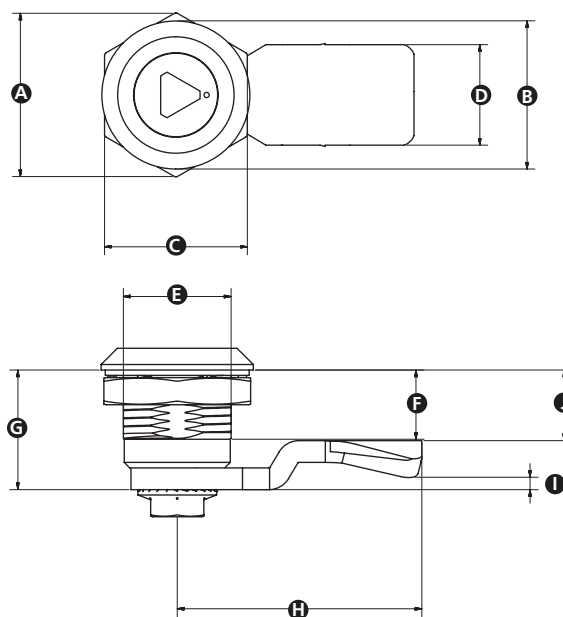

Datasheet

RS PRO Stainless steel tri-lock camlock, 13mm grip

Stock number: 1929650

EN

- Stainless steel 90° cam action lock
- Tri-lock key available separately
- IP54: Dust protected / Protected against splashing water

Part no.	A	B	C	D	E	F	G	H	I	J	Key type
1929650	31	28	27	19	20	13	22	45	2	13	Tri-lock key