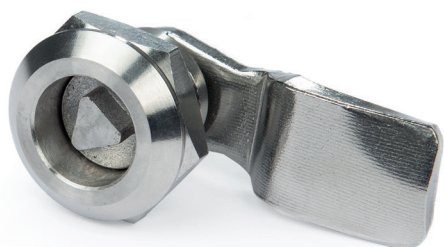

Datasheet

RS PRO Stainless steel tri-lock camlock, 13mm grip

Stock number: 1929650

EN

- Stainless steel 90° cam action lock
- Tri-lock key available separately
- IP54: Dust protected / Protected against splashing water

Part no.	A	B	C	D	E	F	G	H	I	J	Key type
1929650	31	28	27	19	20	13	22	45	2	13	Tri-lock key