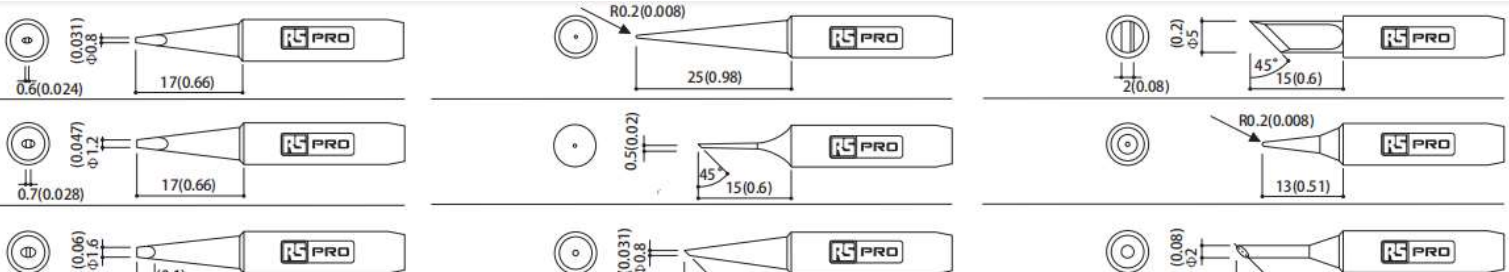

### Product Details

**RS Pro straight hoof soldering iron tip has 0.8 mm tip with straight hoof angle for use with 1411993/1611962/ 2024512 / 2024514 /8856113/8856117/ 2024487 soldering station with soldering iron.**

- **AT Series**

- **0.8 mm straight hoof soldering iron tip**

- **For use with 1411993/1611962/ 2024512 / 2024514 /8856113/8856117/ 2024487 soldering station with soldering iron.**

- **Features a smaller soldering iron tip size and split design to reduce accessory expenses**

**Specifications:**

**For Use With: 1411993/1611962/ 2024512 / 2024514 /8856113/8856117/ 2024487 Solder Iron**

**Tip Series: AT**

**Tip Shape: straight hoof**

**Tip Size: 0.8 mm**

**rspro.com**

**rspro.com**