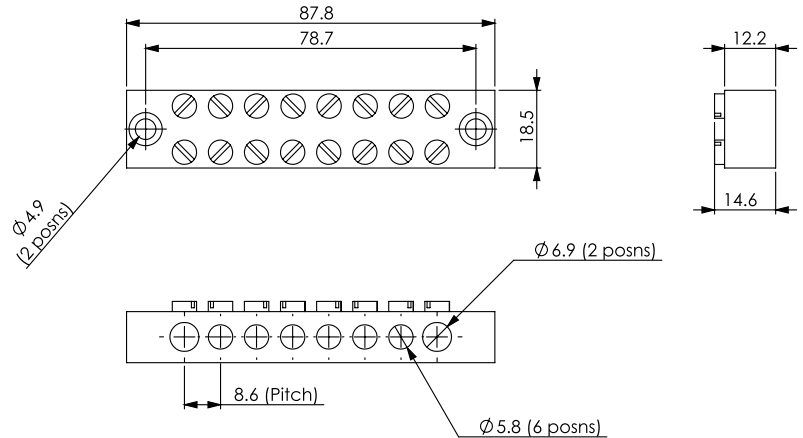

Earthing Connectors

4 WEB

8 WEB

NR384

NC38

NRC38

Diagram

8 WEB

Part Number Table

Description	Type	Number of Ways	Size	Part Number
Brass Earthing Block	Single and Double Pole	4	1 × 25 and 3 × 16	4 WEB
		8	2 × 25 and 6 × 16	8 WEB
Earth Rod Premium Range	Non Extend	-	3/8 inch × 4 feet	NR384
Cable to Rod Clamp	Premium	-	3/8 inch	NC38
Lug to Rod Clamps		-		NRC38

Dimensions : Millimetres

Important Notice : This data sheet and its contents (the "Information") belong to the members of the AVNET group of companies (the "Group") or are licensed to it. No licence is granted for the use of it other than for information purposes in connection with the products to which it relates. No licence of any intellectual property rights is granted. The Information is subject to change without notice and replaces all data sheets previously supplied. The Information supplied is believed to be accurate but the Group assumes no responsibility for its accuracy or completeness, any error in or omission from it or for any use made of it. Users of this data sheet should check for themselves the Information and the suitability of the products for their purpose and not make any assumptions based on information included or omitted. Liability for loss or damage resulting from any reliance on the Information or use of it (including liability resulting from negligence or where the Group was aware of the possibility of such loss or damage arising) is excluded. This will not operate to limit or restrict the Group's liability for death or personal injury resulting from its negligence. Multicomp is the registered trademark of Premier Farnell Limited 2019.