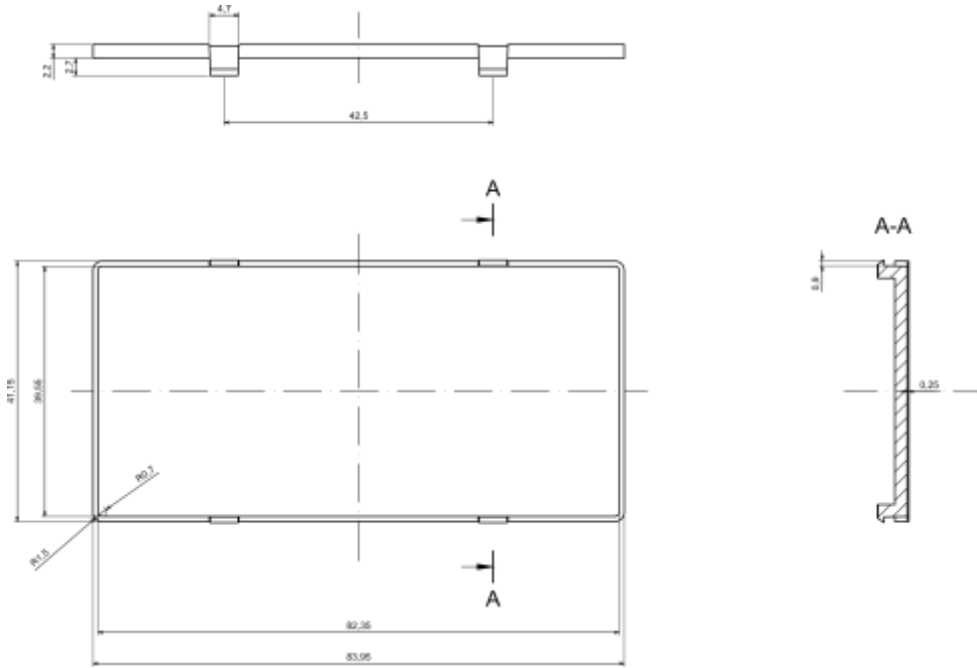

### Features and Benefits

- Transparent ABS filter
- Easy customization

[rspro.com](https://rspro.com)

Category	Accessories
Type	Full
Material	ABS
Height	4.9 mm
Width	41.2 mm
Length	84.0 mm
Color	Red (cz)
Standards Met	RoHS Compliant
Certificate number	