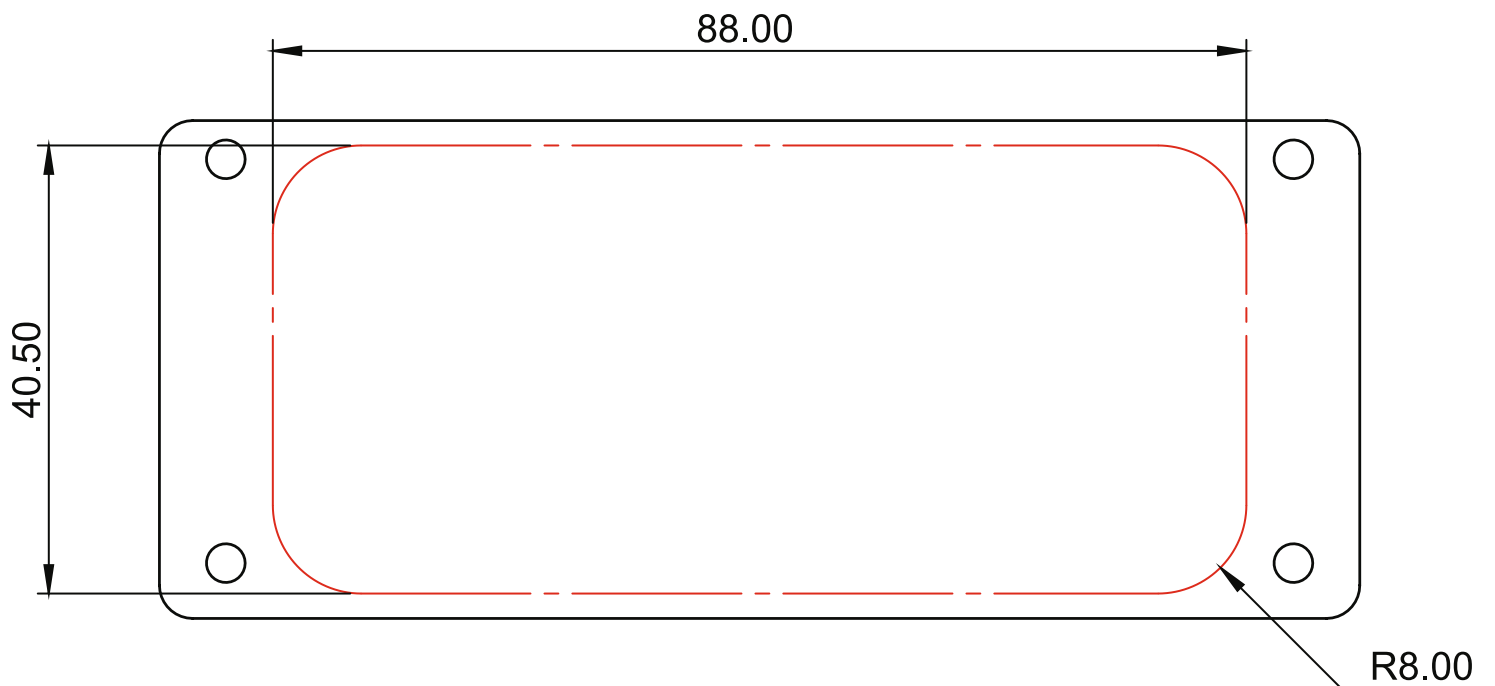

Datasheet

RS PRO - Plastic Bezel

Stock number: 195-1529

EN

Features:

- Plastic bezel for use with extruded aluminium case. Supplied with screw caps.
- Provides a cosmetic finish.

Datasheet

Product Description:

RS PRO - Plastic Bezel

Brought to you by RS Pro, plastic bezel for use with extruded aluminium case. Supplied with screw caps. Provides a cosmetic finish to the case.

For use with the following part numbers:

195-1521, 195-1522, 195-1525, 195-1545, 195-1546, 195-1547

Specifications:

Material	ABS
Finish	Black
Weight	7.8g