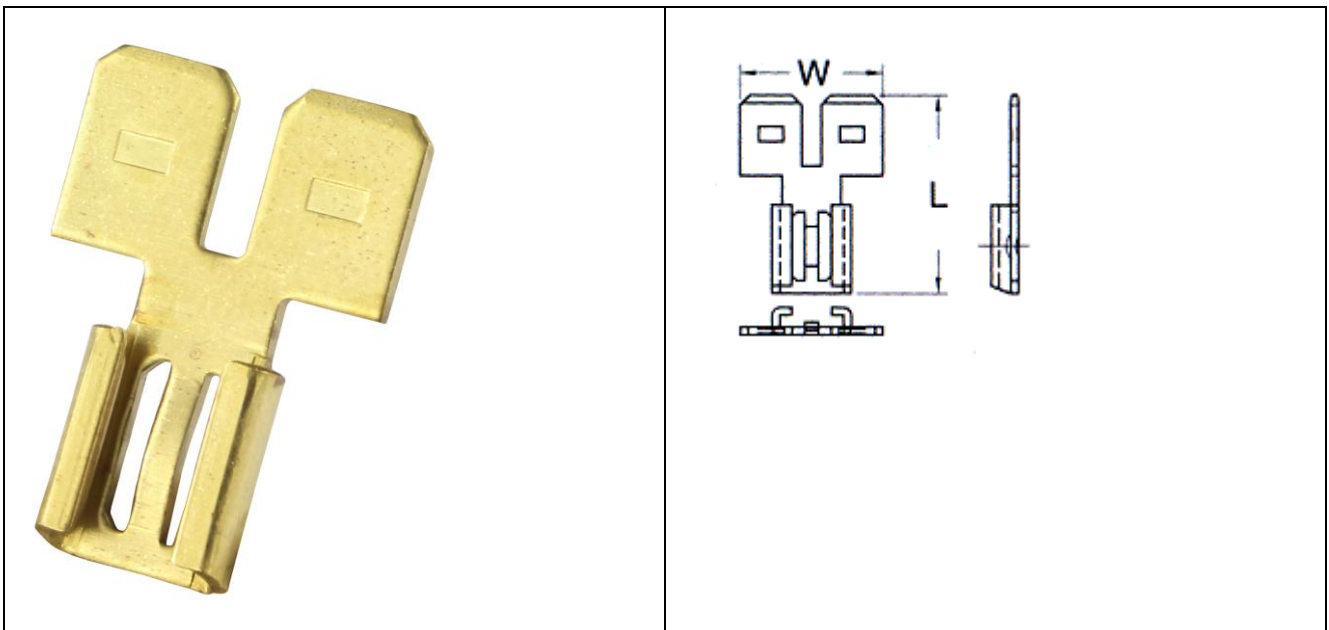

EN

Datasheet

RS PRO DOUBLE MALE TAB SINGLE FEMALE SLIP-ON

Stock number: 178-7278

TERMINAL MATERIAL: BRASS

SURFACE TREATMENT: STANDARD CHEMICAL TREATMENT(BRASS FINISH)

NEMA TAB: 0.250 INCH (6.35MM)

THICKNESS: 0.8MM

ITEM NO.	DESCRIPTION	NEMA TAB	DIMENSION inch(mm)	
			W	L
178-7278	DOUBLE MALE TAB SINGLE FEMALE SLIP-ON	.250 6.35	0.575 14.6	0.787 20