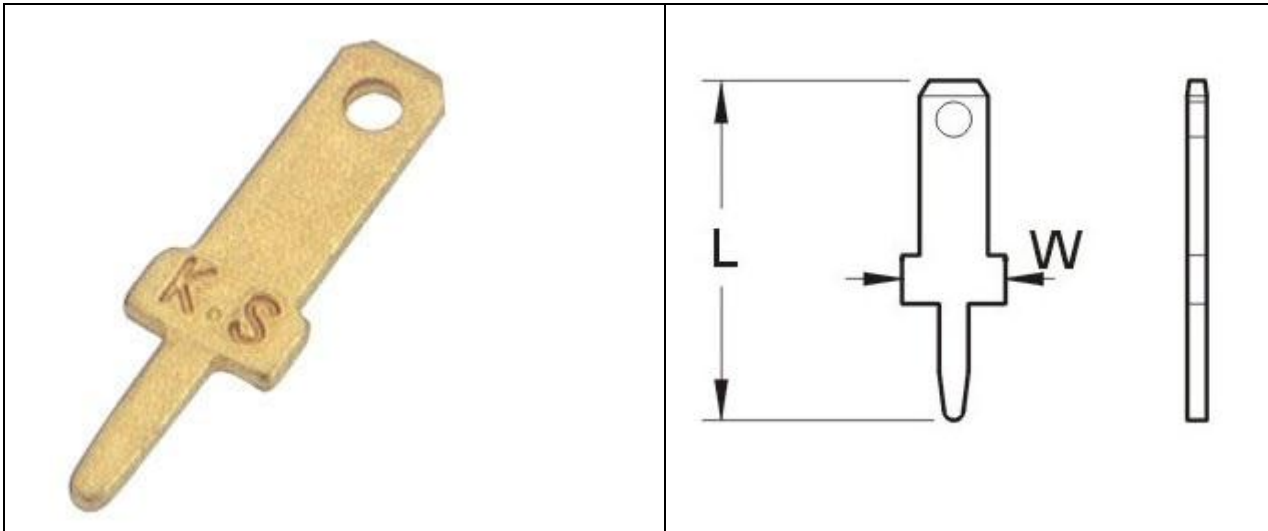

# RS PRO MALE TERMINALS

Stock number: 178-8405

TERMINAL MATERIAL: BRASS

TERMINAL THICKNESS: 0.5MM

TERMINAL SURFACE TREATMENT: TIN PLATED

ITEM NO.	NEMA TAB	STUD SIZE d2	DIMENSION inch(mm)	
			W	L
178-8405	.020X.110 0.5X2.8		0.157 4	0.543 13.8