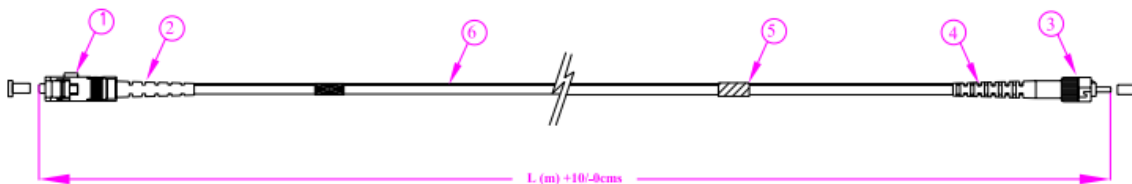

Datasheet

RS PRO Fibre Optic Cable Assembly

RS Stock number 536-8238

Dimensions: (mm)

No.	Description	Ea
1	SC Connector	1
2	SC Boots	1
3	ST Connector	1
4	ST Boots	1
5	Identification Label	1
6	2.8mm Simplex Cable	1

Specification

Optical Performance: (IEC 61300-3-4)
 Multimode: (@ 130mm)
 Max.IL-0.30dB Typical: 0.20dB
 Single mode: (@1310mm and or 1550mm)
 Max. IL – 0.30dB Typical: 0.20dB
 Return Loss: >50dB
 RoHS Compliant
 Coiling Diameter: Greater than 200mm