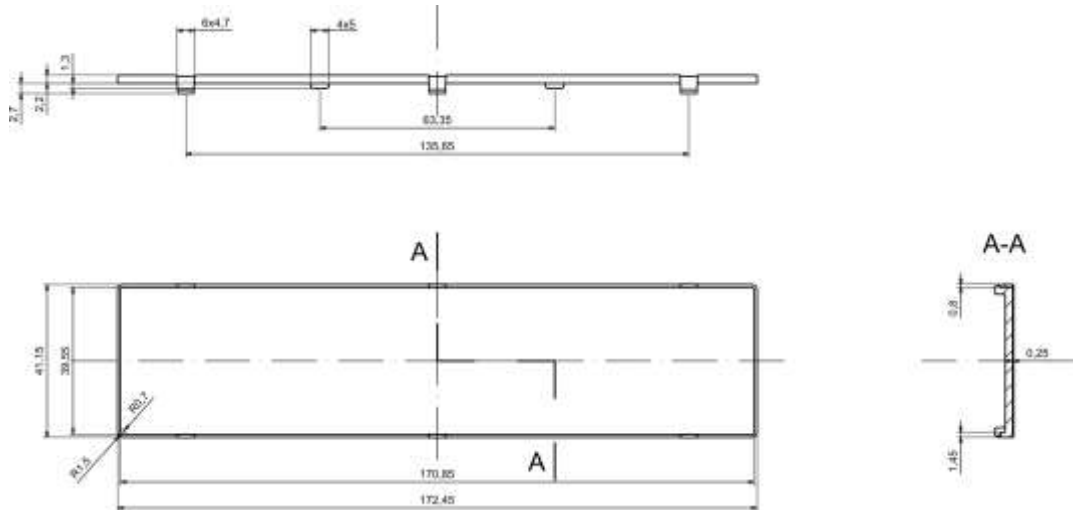

## Features and Benefits

- Transparent ABS filter
- Easy customization

|                    |                |
|--------------------|----------------|
| Category           | Accessories    |
| Type               | Full           |
| Material           | ABS            |
| Height             | 4.9 mm         |
| Width              | 41.2 mm        |
| Length             | 172.5 mm       |
| Color              | Red (cz)       |
| Standards Met      | RoHS Compliant |
| Certificate number |                |