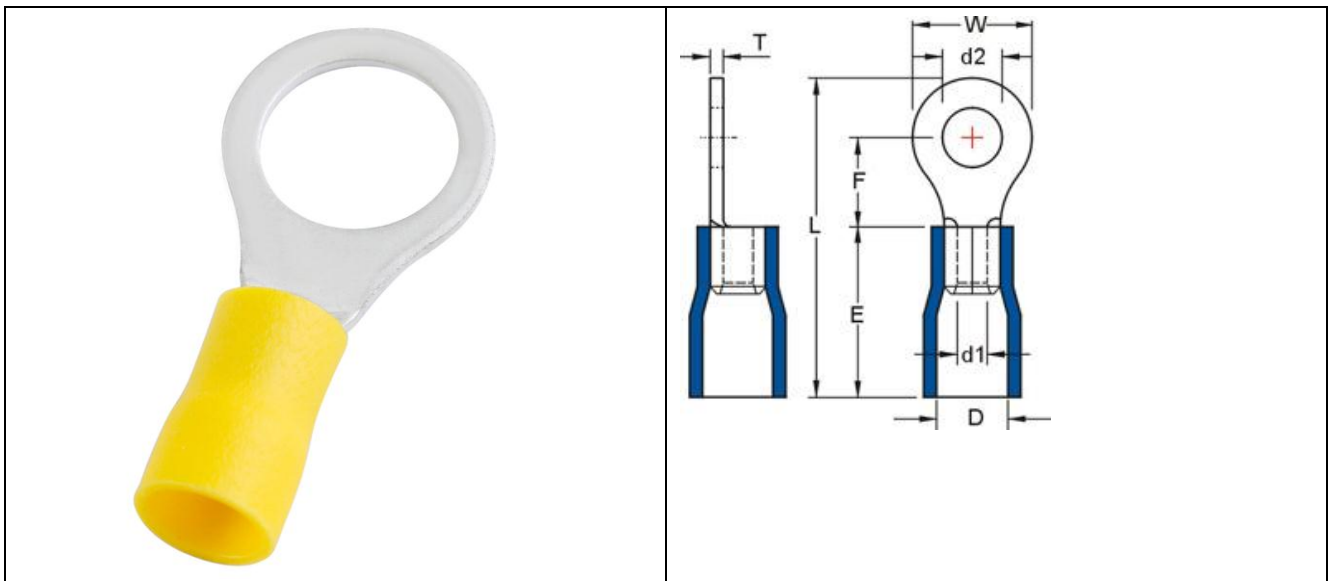

Datasheet

RS PRO VINYL-INSULATED RING TERMINALS

Stock number: 178-8671

MAXIMUM ELECTRIC CURRENT:

A.W.G.	12	10
AMP.	35	50

MAXIMUM ELECTRICAL RATING: 105° C 600 VOLTS MAX.

INSULATION MATERIAL: VINYL (PVC)

TERMINAL MATERIAL: COPPER

INSULATION COLOR: YELLOW

WIRE RANGE A.W.G. mm ²	ITEM NO. BUTTED SEAM	STUD SIZE d2	DIMENSION inch(mm)							
			W	F	L	E	D	d1	T	
12-10 A.W.G.	178-8671	3/8	0.413	0.591	0.524	1.339	0.512	0.252	0.134	0.039
4-6 mm ²			10.5	15	13.3	34	13	6.400	3.4	1