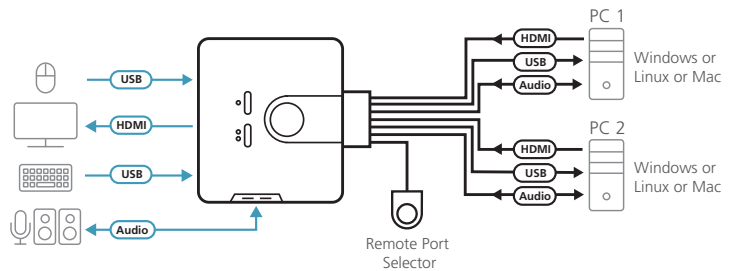

Specifications

		CS692	
Computer Connections		2	
Port Selection		Remote Port Selector, Mouse, Hotkeys	
Connectors	Console Ports	Keyboard	1 x USB Type A Female (Silver)
		Video	1 x HDMI Type A Female (Black)
		Mouse	1 x USB Type A Female (Silver)
		Speakers	1 x 3.5mm Audio Jack Female (Green)
		Mic.	1 x 3.5mm Audio Jack Female (Pink)
	KVM Ports	Keyboard	2 x USB Type A Male (Purple)
		Video	2 x HDMI Type A Male (Black)
		Mouse	2 x USB Type A Male (Black)
		Speakers	2 x 3.5mm Audio Jack Male (Green)
		Mic.	2 x 3.5mm Audio Jack Male (Pink)
LEDs	KVM	2 (Green)	
Cable Length	KVM	2 x 1.2 m	
	Remote Port Selector	1.8 m	
Emulation	Keyboard / Mouse	USB	
Video		1920 x 1080 @ 60Hz; 1920 x 1200 @ 60Hz	
Scan Interval		3, 5, 10, 20 secs. (default 5 secs.)	
Power Consumption		DC5V: 0.72W: 8BTU	
Environmental	Operating Temp.	0–50°C	
	Storage Temp.	-20–60°C	
	Humidity	0–80% RH, Non-condensing	
Physical Properties	Housing	Plastic	
	Weight	0.48 kg	
	Dimensions (L x W x H)	8.24 x 6.65 x 2.52 cm	

* Product specifications and appearance are subject to change without notice.

ATEN International Co., Ltd.

3F, No.125, Sec. 2, Datung Rd., Sijhih District., New Taipei City 221, Taiwan
Phone: 886-2-8692-6789 Fax: 886-2-8692-6767
www.aten.com E-mail: marketing@aten.com

Product information is subject to change without prior notice.

Released: 03/2021 V9.0

© Copyright 2021 ATEN® International Co., Ltd.
ATEN and the ATEN logo are trademarks of ATEN International Co., Ltd.
All rights reserved. All other trademarks are the property of their respective owners.
The terms HDMI, HDMI High-Definition Multimedia Interface, and the HDMI Logo are trademarks or registered trademarks of HDMI Licensing Administrator, Inc.