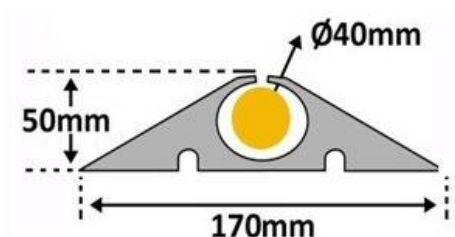

# RS PRO

RS Stock No: 2522842

ENGLISH

Customs : 4016999790

RS Stock No	Length (mm)	Width (mm)	Height (mm)	Ø Cable protection (mm)	Weight (kg)
2522842	4000	170	50	40	17.3

- **Made of:** rubber
- **Colour:** black

### Specifications :

- Heavy duty cable protection
- Diameter  $\varnothing$  40 mm cable bridge
- Ideal for temporary installations
- Indoor/Outdoor use
- Can be cut to the desired length
- It can support vehicles up to 40 T
- Avoid prolonged contact with hydrocarbons
- Resist to temperature between  $-40/+60^{\circ}\text{C}$
- Adhesive bonding is possible