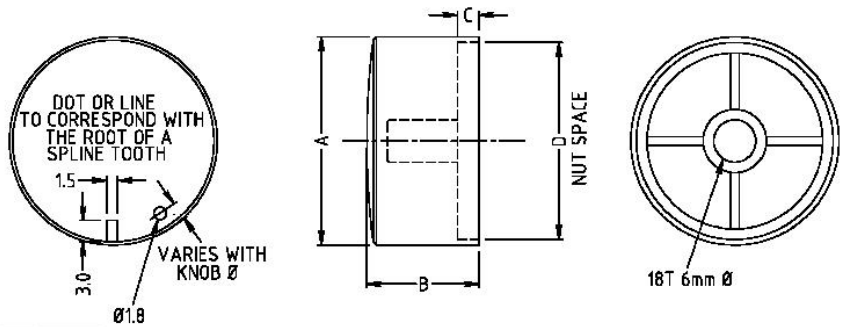

Datasheet

KM Knobs

RS Stock number 777-7328

MODEL	DIM A	DIM B	DIM C	DIM D
KMR-15	14.8	15.6	2.2	13.0
KMR-20	19.8	17.6	4.0	18.0
KMR-25	24.8	18.4	-	23.1
KMR-30	29.8	16.0	2.0	28.1
KMR-35	35.0	18.5	-	33.1

RS 7777325
KMR-15 Black dot 6mm splined 18T

RS 7777328
KMR-20 Black dot 6mm splined 18T

RS 7777322
KMR-25 Black dot 6mm splined 18T

RS 7777331
KMR-30 Black dot 6mm splined 18T

RS 7777316
KMR-35 Black dot 6mm splined 18T

RS 777312
KM15B marker line 6mm splined

RS 777300
KM20B marker dot 6mm splined

RS 777319
KM20B marker line 6mm splined

MODEL	DIM A	DIM B	DIM C	DIM D	DIM E	DIM F
KM15B	15	15	-	2.4	13	14.3
KM20B	20	17	1.5	4.2	18	16
KM20B	20	17	-	4.2	18	16