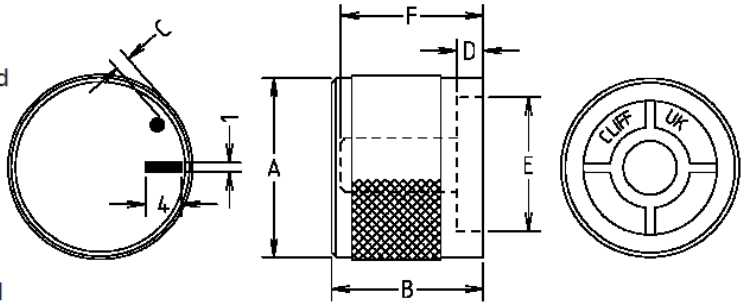

Datasheet

KM Knobs

RS Stock number 777-7328

MODEL	DIM A	DIM B	DIM C	DIM D
KMR-15	14.8	15.6	2.2	13.0
KMR-20	19.8	17.6	4.0	18.0
KMR-25	24.8	18.4	-	23.1
KMR-30	29.8	16.0	2.0	28.1
KMR-35	35.0	18.5	-	33.1

RS 7777325
KMR-15 Black dot 6mm splined 18T

RS 7777328
KMR-20 Black dot 6mm splined 18T

RS 7777322
KMR-25 Black dot 6mm splined 18T

RS 7777331
KMR-30 Black dot 6mm splined 18T

RS 7777316
KMR-35 Black dot 6mm splined 18T

RS 777312
KM15B marker line 6mm splined

RS 777300
KM20B marker dot 6mm splined

RS 777319
KM20B marker line 6mm splined

MODEL	DIM A	DIM B	DIM C	DIM D	DIM E	DIM F
KM15B	15	15	-	2.4	13	14.3
KM20B	20	17	1.5	4.2	18	16
KM20B	20	17	-	4.2	18	16