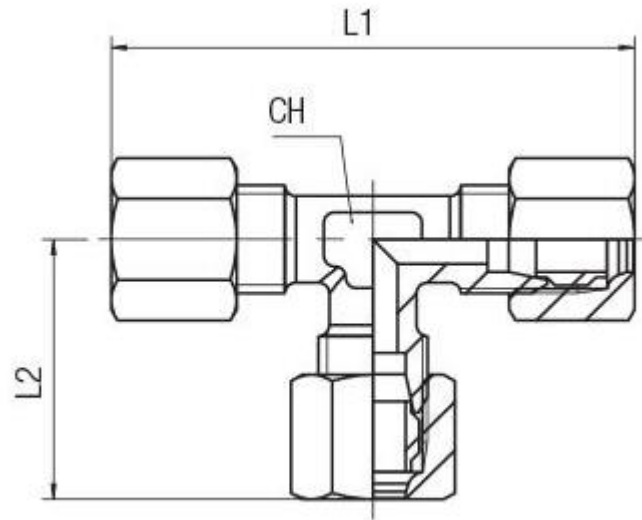

## Mechanical Specifications

<b>Connection 1</b>	M14 Metric Female
<b>Connection Gender 1</b>	Female
<b>Thread Size 1</b>	M14
<b>Thread Standard 1</b>	Metric
<b>Connection 2</b>	M14 Metric Female
<b>Connection Gender 2</b>	Female
<b>Thread Size 2</b>	M14
<b>Thread Standard 2</b>	Metric
<b>Connection 3</b>	M14 Metric Female
<b>Length</b>	28.5mm
<b>Overall Length</b>	57mm
<b>Wrench Size</b>	12mm

## Similar Products

Parameters	2312553	2312555
Brand	RS PRO	RS PRO
Connection 1	M14 Metric Female	M14 Metric Female
Connection Gender 1	Female	Female
Thread Size 1	M14	M14
Thread Standard 1	Metric	Metric
Connection 2	M14 Metric Female	M14 Metric Female
Connection Gender 2	Female	Female
Thread Size 2	M14	M14
Thread Standard 2	Metric	Metric
Connection 3	M14 Metric Female	M14 Metric Female
Length	44mm	28.5mm
Overall Length	22mm	57mm
Wrench Size	8mm	12mm