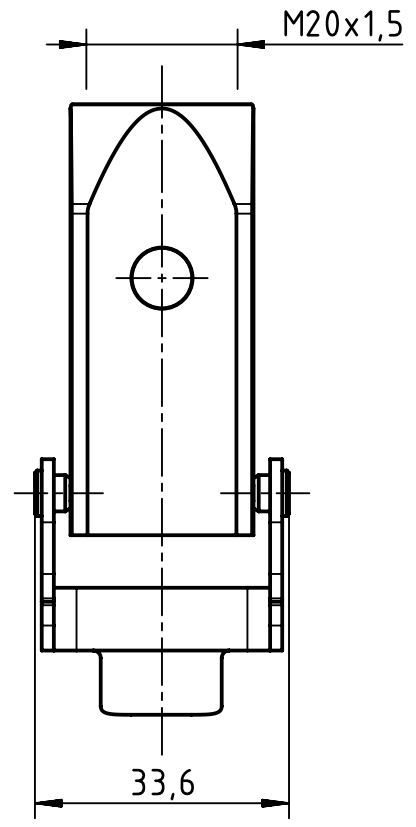

1 2 3 4 5 6

A

B

C

D

	FREE SIZE TOL':			TITLE		REV.
				RS Pro 3A Hood Coupler M20		A
	DRAWN BY	Limei.L	2018.3.26	SIZE	PART NUMBER	SHEET
	CHECKED BY	Andy.Y	2018.3.26		A4	1715691
APPROVED. BY	Steven.W	2018.3.26	SCALE 1:1	MATERIAL:	UNIT: mm	