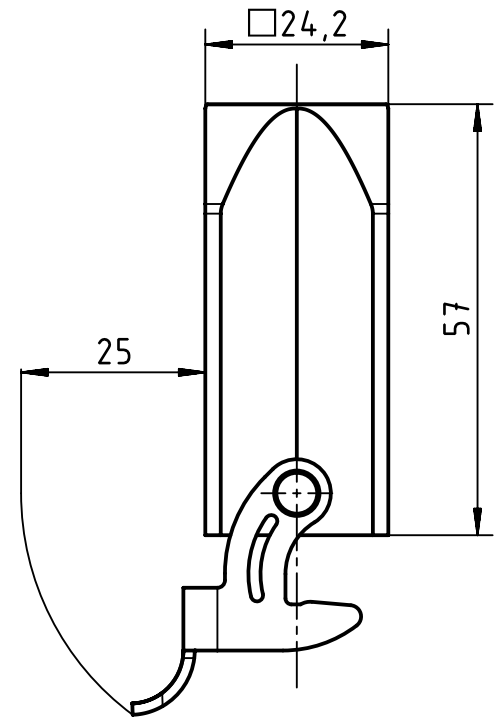

1 2 3 4 5 6

A

B

C

D

	FREE SIZE TOL':			TITLE		REV.
				RS Pro 3A Hood Coupler M20		A
	DRAWN BY	Limei.L	2018.3.26	SIZE	PART NUMBER	SHEET
	CHECKED BY	Andy.Y	2018.3.26		A4	1715691
APPROVED. BY	Steven.W	2018.3.26	SCALE 1:1	MATERIAL:	UNIT: mm	