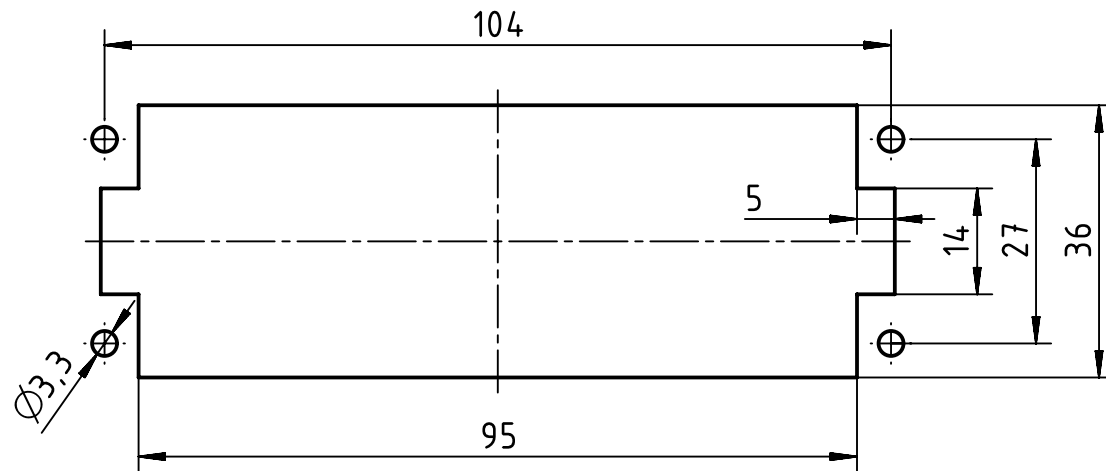

panel cut out

	FREE SIZE TOL':			TITLE		REV.
				RS Pro 24E screw insert 24 contacts F		A
	DRAWN BY	Limei.L	2018.3.16	SIZE	PART NUMBER	SHEET
	CHECKED BY	Andy.Y	2018.3.16	A4	1715739	1 OF 1
APPROVED. BY	Steven.W	2018.3.16	SCALE 1:1	MATERIAL:	UNIT: mm	