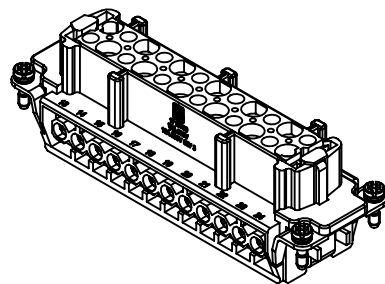

panel cut out

	FREE SIZE TOL':			TITLE		REV.
				RS Pro 24E screw insert 24 contacts F		A
	DRAWN BY	Limei.L	2018.3.16	SIZE	PART NUMBER	SHEET
	CHECKED BY	Andy.Y	2018.3.16	A4	1715739	1 OF 1
APPROVED. BY	Steven.W	2018.3.16	SCALE 1:1	MATERIAL:	UNIT: mm	