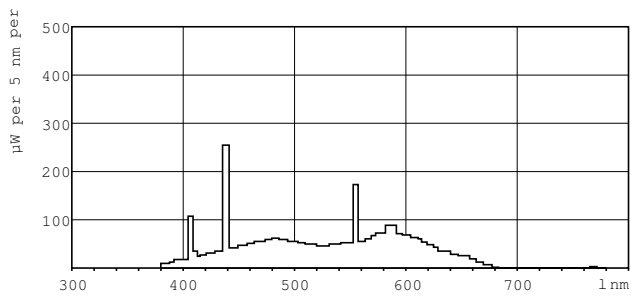

Photometric data

Lightcolour /54-765