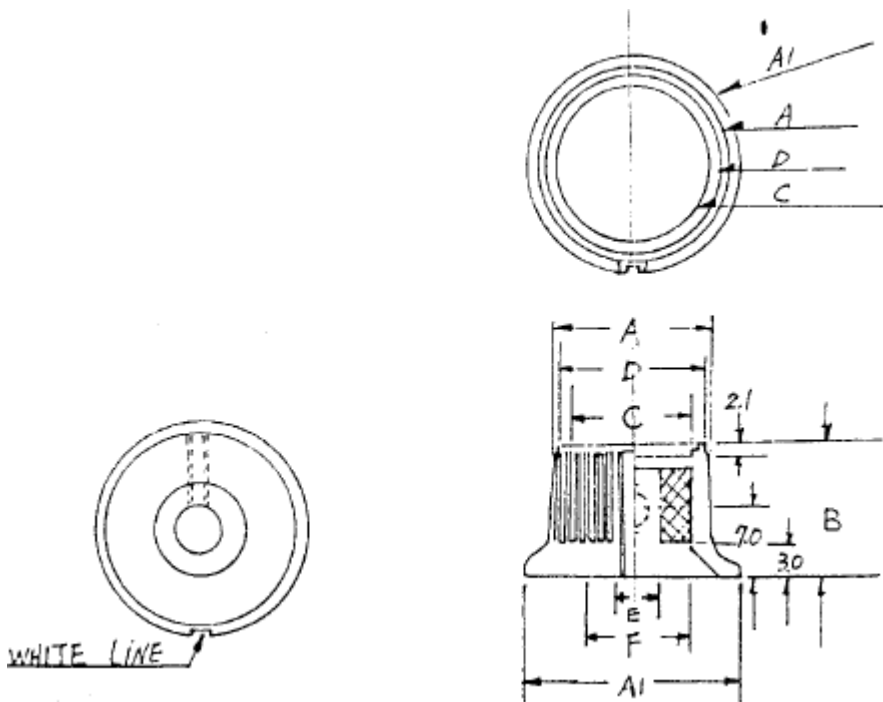

Datasheet

RS 16.2mm Potentiometer Knob with a White Indicator, 6mm Shaft

RS Stock [259-6890](#)

Dimensions: mm

Specifications

Body Colour: Black, Red

Indicator Colour: White

Knob Diameter: 11.6mm

Knob Height: 10mm

Knob Type: Grub Screw Knob

Shaft Size: 3.175mm