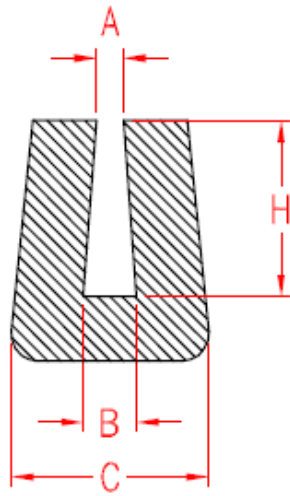

Datasheet

RS PRO EDGING GROMMET

Stock number: 865-9717 865-9723 865-9726 865-9720
865-9739 865-9732 865-9736

EN

Features:

- Material: PE Natural
- Cut length optionally to fit your chassis edging protection or other application for smoothing edges.
- Protect wires, cables and chassis insulation.

Unit: mm

RS NO.	A	B	C	H	Available Thickness	Packing
8659714	0.5	1	3.6	2.7	1	10 M / Bag
8659723	0.6	1.2	3.4	3.0	1.0 ~ 1.2	
8659726	0.9	1.6	4.6	3.9	1.2 ~ 1.6	
8659720	1.1	2	4.5	3.6	1.6 ~ 2.0	
8659739	1.2	2.4	5.07	3.9	2.0 ~ 2.4	
8659732	1.5	3.2	5.8	4.5	2.4 ~ 3.2	
8659736	4.5	5.5	7.9	4.4	4.5 ~ 5.5	