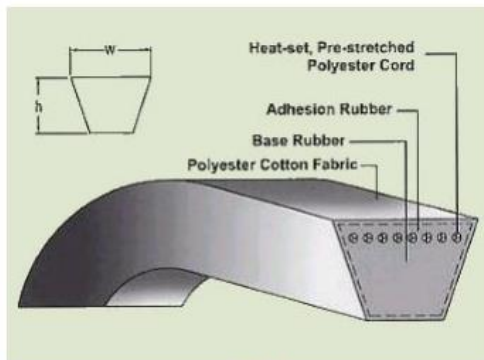

ENGLISH

Datasheet PET, Rubber Vee Friction Belt, belt section A

RS Stock number 471-623

A Section Classical Wrapped Vee Belts

to API 1B, RMA IP 20, DIN 2215, ISO 4184 & BS3790

Dimensions w x h (mm)	Min. Pulley Diam. PCD (mm)	Std. Belt Lengths (mm)
13 x 8	80	540 - 4600

Description:

RS Z, A & B Section Belts

- Special compounded stiff-yet-flex-crack resistant base
- High modulus low stretch (hmls) polyester cords and length stabilisation process resulting in low stretch and maximum life
- Polychloroprene impregnated poly-cotton jacket
- Precision built belts requiring no matching or coding
- Anti-static, heat, oil and abrasion resistant
- Standards: API 1B, RMA IP 20, DIN 2215, ISO 4184 & BS3790

Specifications:

Belt Section:	A
Height:	8mm
Length:	2000mm
Material:	PET, Rubber
Minimum Pulley Diameter:	80mm
Top Width:	13mm