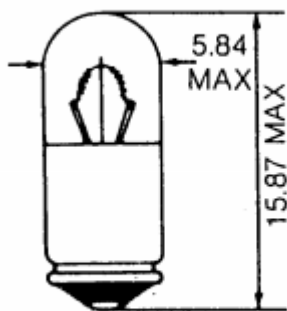

# Midget Flange Filament Indicator Lamp

RS Stock number 360-7654

### Dimensions: (mm)

Structure	
Bulb Type	Clear
Bulb Diameter	5.84mm Max
Length	15.97mm Max
Base Type	Midget Groove

Design Characteristics	
Voltage	14V
MSCP	0.3CP $\pm$ 20%
Amperage	80mA $\pm$ 10%
Filament Type	Vacuum Type C-2F
Life Hours	15,000Hours