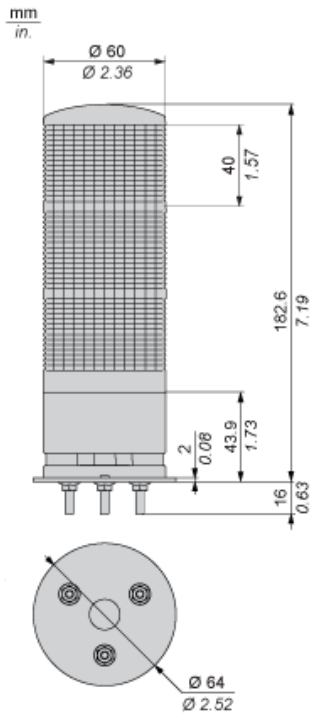

Main

Range of product	Harmony XVG
Product or component type	Complete pre-wired monolithic tower light
Beacon or indicator bank unit type	3 illuminated units
Material	PC (UL94 V-2): globe ABS (UL94HB): tube body Aluminium: tube
Mounting diameter	60 mm
Component name	XVG
Device mounting	Base mounting
Light source	LED steady red LED steady green LED steady amber
Light block color	Red/orange/green
Indicator bank base type	Base with integrated buzzer

Environment

Product certifications	CE[RETURN]EAC
Ambient air temperature for storage	-35...70 °C
Ambient air temperature for operation	-10...50 °C
IP degree of protection	IP42

Packing Units

Unit Type of Package 1	PCE
Number of Units in Package 1	1
Package 1 Height	7.926 cm
Package 1 Width	8.002 cm
Package 1 Length	31.039 cm
Package 1 Weight	350.0 g
Unit Type of Package 2	S04
Number of Units in Package 2	21
Package 2 Height	30 cm
Package 2 Width	40 cm
Package 2 Length	60 cm

Package 2 Weight	8.591 kg
Unit Type of Package 3	P06
Number of Units in Package 3	84
Package 3 Height	75 cm
Package 3 Width	60 cm
Package 3 Length	80 cm
Package 3 Weight	43 kg

Offer Sustainability

Sustainable offer status	Green Premium product
REACH Regulation	REACH Declaration
EU RoHS Directive	Pro-active compliance (Product out of EU RoHS legal scope)
Mercury free	Yes
China RoHS Regulation	China RoHS Declaration
RoHS exemption information	Yes
Environmental Disclosure	Product Environmental Profile
Circularity Profile	End Of Life Information

Contractual warranty

Warranty	18 months
----------	-----------

Dimensions

Mounting

Wiring

- (1) "ON" for lighting and/or applying continuous sound.
(2) Fuse (rated current: 0.5 A)
RD : Red
YE : Yellow
GR : Green
GY : Grey
OR : Orange
BK : Black