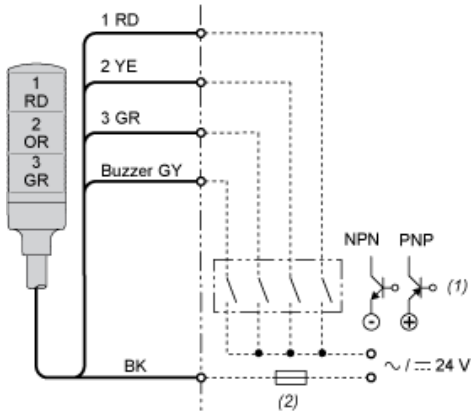

Main

Range of product	Harmony XVG
Product or component type	Complete pre-wired monolithic tower light
Beacon or indicator bank unit type	3 illuminated units
Material	PC (UL94 V-2): globe ABS (UL94HB): tube body Aluminium: tube
Mounting diameter	60 mm
Component name	XVG
Device mounting	Base mounting
Light source	LED steady red LED steady green LED steady amber
Light block color	Red/orange/green
Indicator bank base type	Base with integrated buzzer

Package 2 Weight	8.591 kg
Unit Type of Package 3	P06
Number of Units in Package 3	84
Package 3 Height	75 cm
Package 3 Width	60 cm
Package 3 Length	80 cm
Package 3 Weight	43 kg

Offer Sustainability

Sustainable offer status	Green Premium product
REACH Regulation	REACH Declaration
EU RoHS Directive	Pro-active compliance (Product out of EU RoHS legal scope)
Mercury free	Yes
China RoHS Regulation	China RoHS Declaration
RoHS exemption information	Yes
Environmental Disclosure	Product Environmental Profile
Circularity Profile	End Of Life Information

Contractual warranty

Warranty	18 months
----------	-----------

Dimensions

Mounting

Wiring

- (1) "ON" for lighting and/or applying continuous sound.
(2) Fuse (rated current: 0.5 A)
RD : Red
YE : Yellow
GR : Green
GY : Grey
OR : Orange
BK : Black