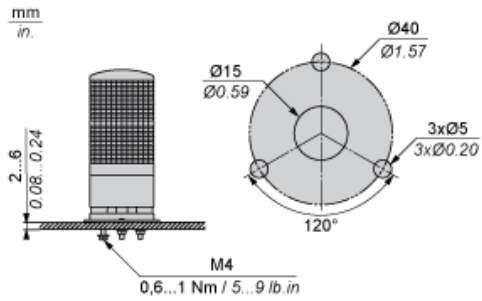

Main

Range of product	Harmony XVG
Product or component type	Complete pre-wired monolithic tower light
Beacon or indicator bank unit type	3 illuminated units
Material	PC (UL94 V-2): globe ABS (UL94HB): tube body Aluminium: tube
Mounting diameter	60 mm
Component name	XVG
Device mounting	Base mounting
Light source	LED steady red LED steady green LED steady amber
Light block color	Red/orange/green
Indicator bank base type	Base with integrated buzzer

Environment

Product certifications	CE[RETURN]EAC
Ambient air temperature for storage	-35...70 °C
Ambient air temperature for operation	-10...50 °C
IP degree of protection	IP42

Packing Units

Unit Type of Package 1	PCE
Number of Units in Package 1	1
Package 1 Height	7.926 cm
Package 1 Width	8.002 cm
Package 1 Length	31.039 cm
Package 1 Weight	350.0 g
Unit Type of Package 2	S04
Number of Units in Package 2	21
Package 2 Height	30 cm
Package 2 Width	40 cm
Package 2 Length	60 cm

Package 2 Weight	8.591 kg
Unit Type of Package 3	P06
Number of Units in Package 3	84
Package 3 Height	75 cm
Package 3 Width	60 cm
Package 3 Length	80 cm
Package 3 Weight	43 kg

Offer Sustainability

Sustainable offer status	Green Premium product
REACH Regulation	REACH Declaration
EU RoHS Directive	Pro-active compliance (Product out of EU RoHS legal scope)
Mercury free	Yes
China RoHS Regulation	China RoHS Declaration
RoHS exemption information	Yes
Environmental Disclosure	Product Environmental Profile
Circularity Profile	End Of Life Information

Contractual warranty

Warranty	18 months
----------	-----------

Dimensions

Mounting

Wiring

- (1) "ON" for lighting and/or applying continuous sound.
(2) Fuse (rated current: 0.5 A)
RD : Red
YE : Yellow
GR : Green
GY : Grey
OR : Orange
BK : Black